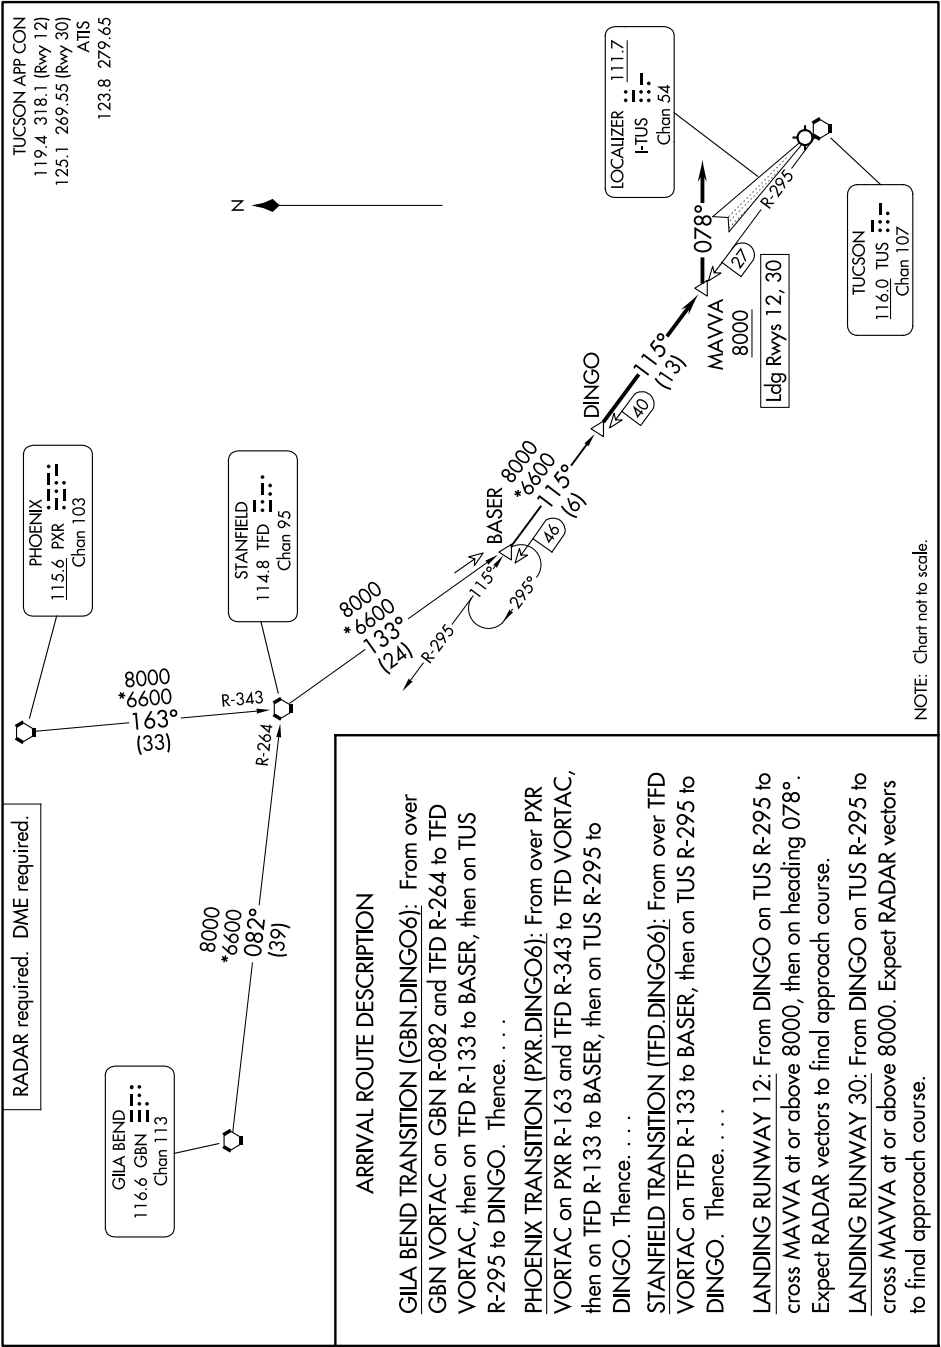

# DINGO SIX ARRIVAL

AL-430 (FAA)

TUCSON INTL (TUS)  
TUCSON, ARIZONA

SW-4, 20 MAR 2025 to 17 APR 2025

NOTE: Chart not to scale.

SW-4, 20 MAR 2025 to 17 APR 2025