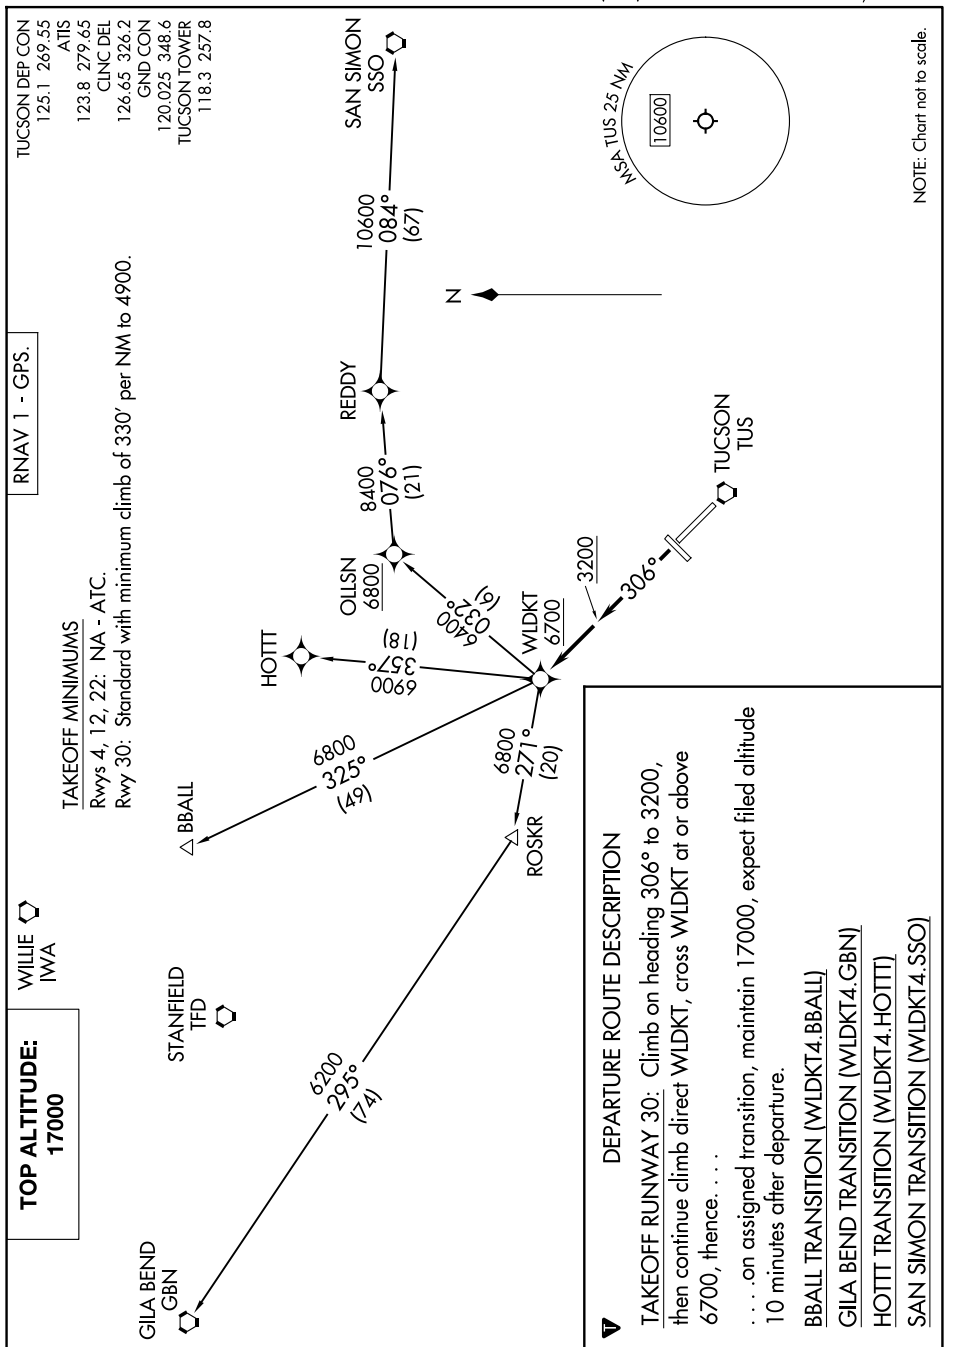

# WLDKT FOUR DEPARTURE (RNAV)

AL-430 (FAA)

TUCSON INTL (TUS)  
TUCSON, ARIZONA

SW-4, 20 MAR 2025 to 17 APR 2025

SW-4, 20 MAR 2025 to 17 APR 2025

# WLDKT FOUR DEPARTURE (RNAV)