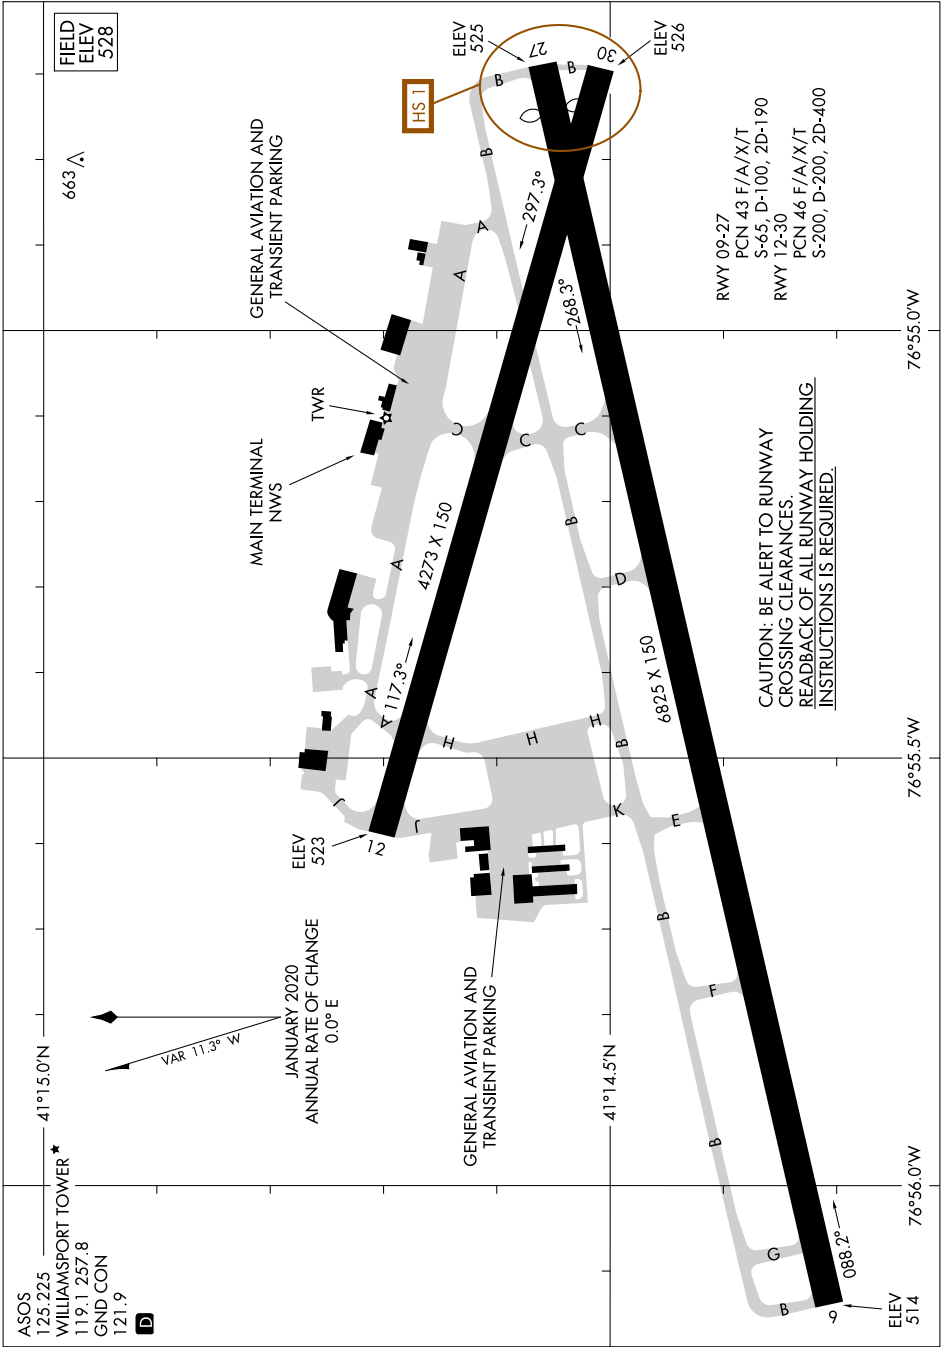

# AIRPORT DIAGRAM

AL-457 (FAA)

WILLIAMSPORT RGNL (IPT)  
WILLIAMSPORT, PENNSYLVANIA

NE-4, 20 MAR 2025 to 17 APR 2025

NE-4, 20 MAR 2025 to 17 APR 2025

# AIRPORT DIAGRAM

WILLIAMSPORT, PENNSYLVANIA  
WILLIAMSPORT RGNL (IPT)