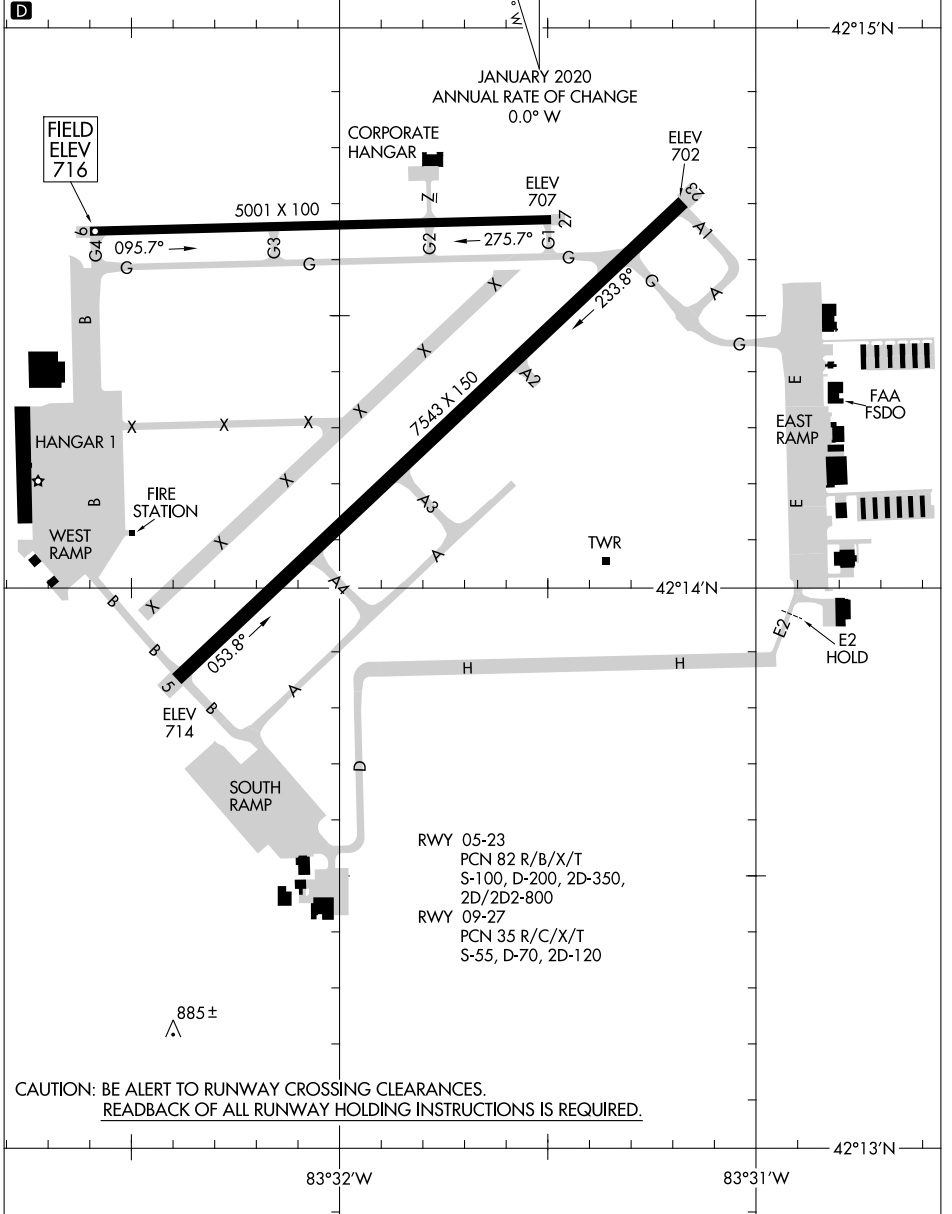

24305

AIRPORT DIAGRAM

WILLOW RUN (YIP)
DETROIT, MICHIGAN

ATIS
127.425
WILLOW RUN TOWER
125.275 256.9
GND CON
119.975

AL-467 (FAA)

EC-1, 20 MAR 2025 to 17 APR 2025

EC-1, 20 MAR 2025 to 17 APR 2025

AIRPORT DIAGRAM
24305

DETROIT, MICHIGAN
WILLOW RUN (YIP)