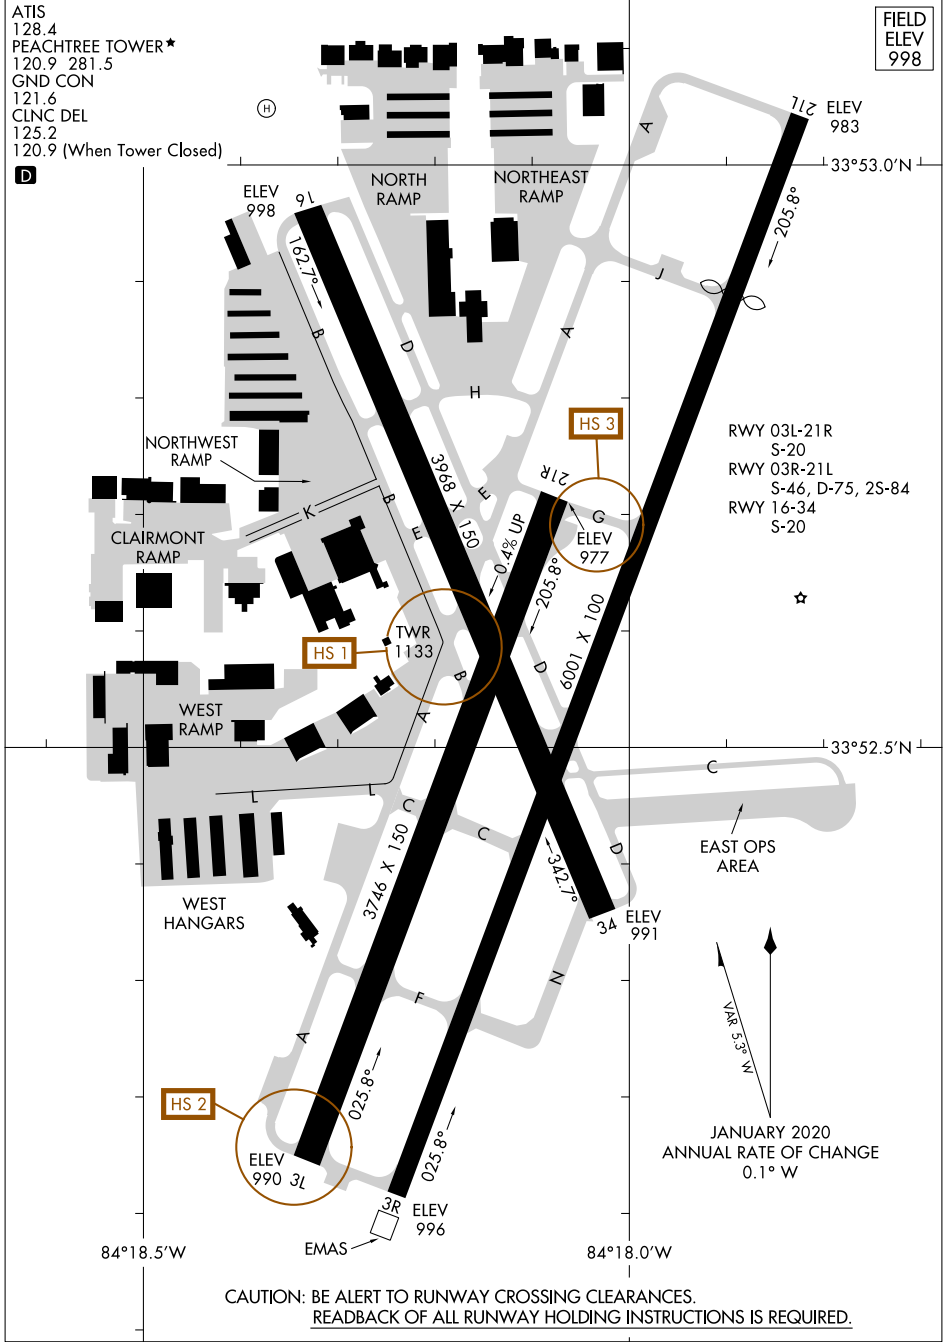

# AIRPORT DIAGRAM

AL-469 (FAA)

DEKALB-PEACHTREE (PDK)  
ATLANTA, GEORGIA

SE-4, 20 MAR 2025 to 17 APR 2025

SE-4, 20 MAR 2025 to 17 APR 2025

# AIRPORT DIAGRAM

ATLANTA, GEORGIA  
DEKALB-PEACHTREE (PDK)