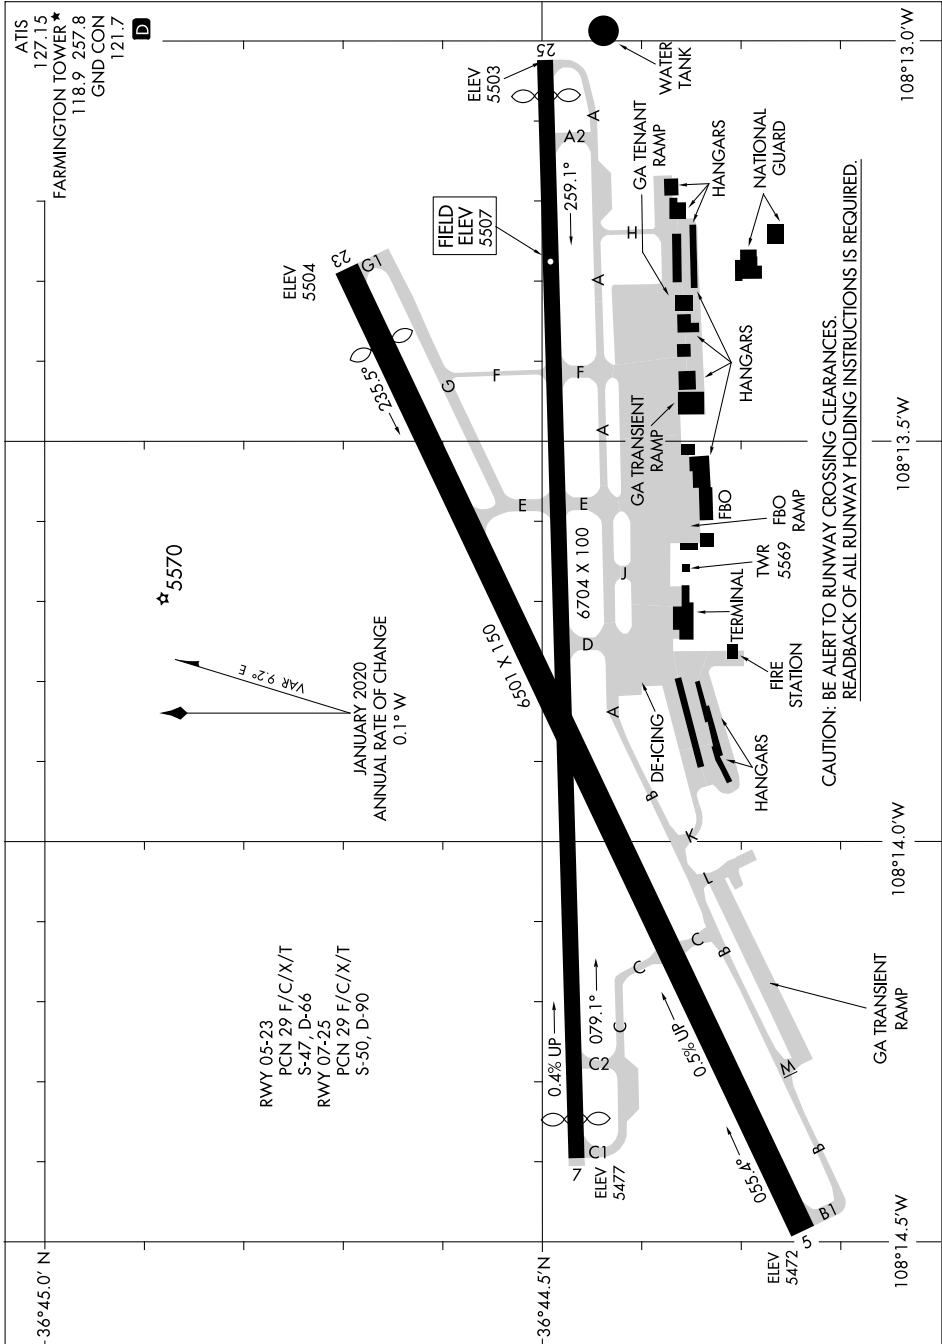

AIRPORT DIAGRAM

AL-493 (FAA)

FOUR CORNERS RGNL (FMN)
FARMINGTON, NEW MEXICO

CAUTION: BE ALERT TO RUNWAY CROSSING CLEARANCES.
READBACK OF ALL RUNWAY HOLDING INSTRUCTIONS IS REQUIRED.

SW-1, 20 MAR 2025 to 17 APR 2025

SW-1, 20 MAR 2025 to 17 APR 2025

AIRPORT DIAGRAM

FARMINGTON, NEW MEXICO
FOUR CORNERS RGNL (FMN)