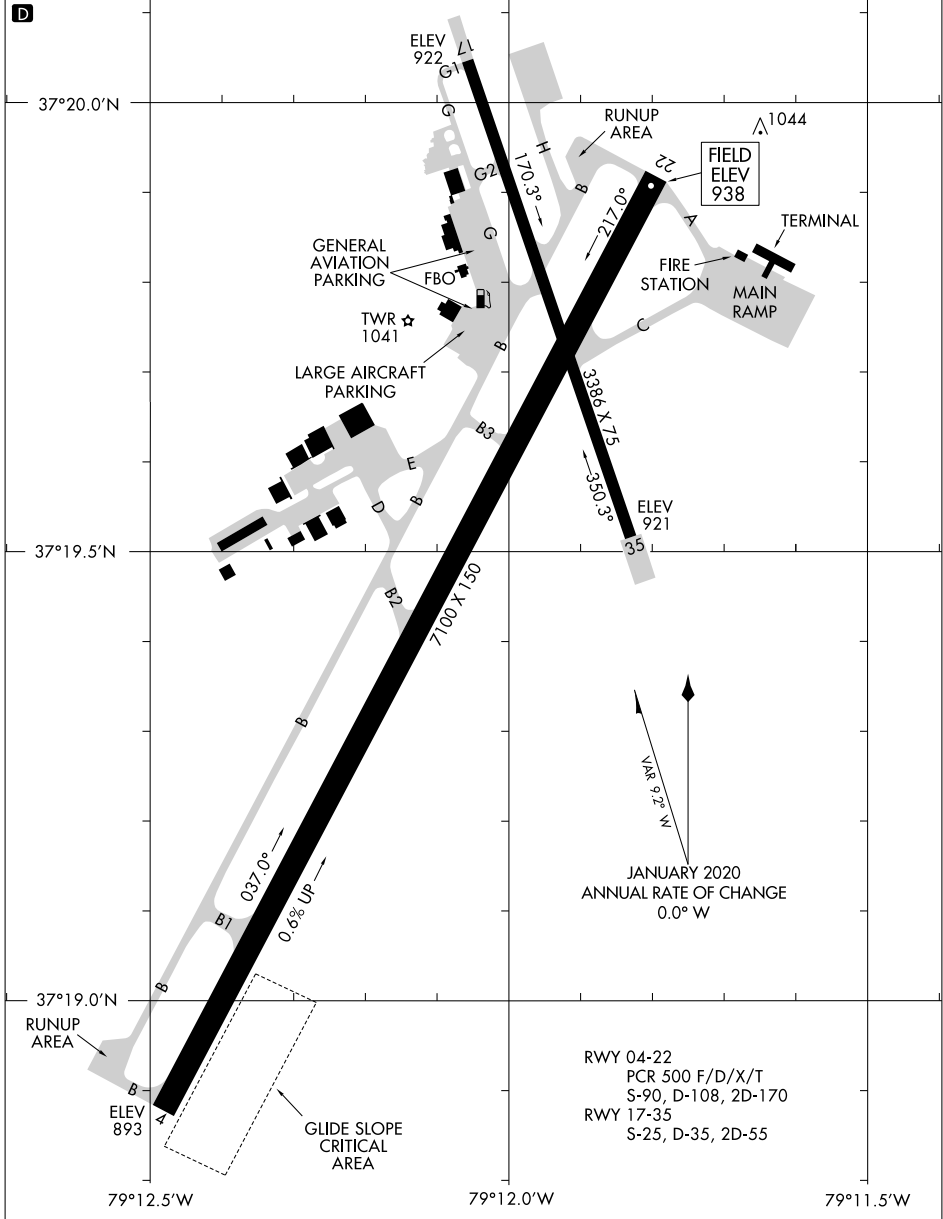

25051

AIRPORT DIAGRAM

LYNCHBURG RGNL/PRESTON GLENN FLD (LYH)
AL-499 (FAA)
LYNCHBURG, VIRGINIA

ATIS
119.8
LYNCHBURG TOWER*
127.65 257.8
GND CON
121.9

CAUTION: BE ALERT TO RUNWAY CROSSING CLEARANCES.
READBACK OF ALL RUNWAY HOLDING INSTRUCTIONS IS REQUIRED.

NE-3, 20 MAR 2025 to 17 APR 2025

NE-3, 20 MAR 2025 to 17 APR 2025

AIRPORT DIAGRAM

25051

LYNCHBURG, VIRGINIA
LYNCHBURG RGNL/PRESTON GLENN FLD (LYH)