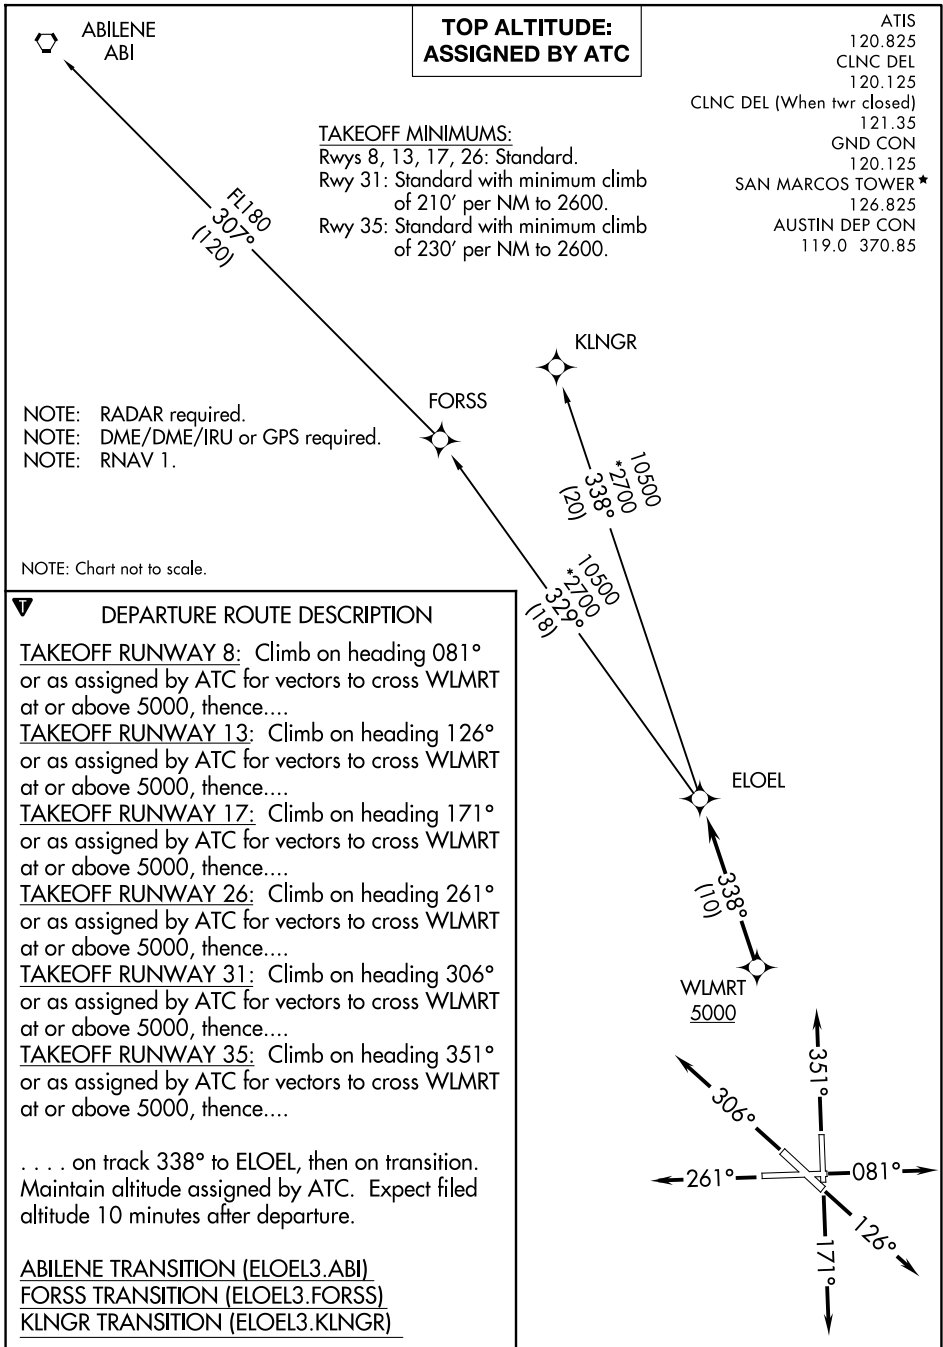

ELOEL THREE DEPARTURE (RNAV)

AUSTIN, TEXAS

SC-3, 20 MAR 2025 to 17 APR 2025

SC-3, 20 MAR 2025 to 17 APR 2025

ELOEL THREE DEPARTURE (RNAV)

(ELOEL3.ELOEL) 22APR21

AUSTIN, TEXAS

SAN MARCOS RGNL (HYI)