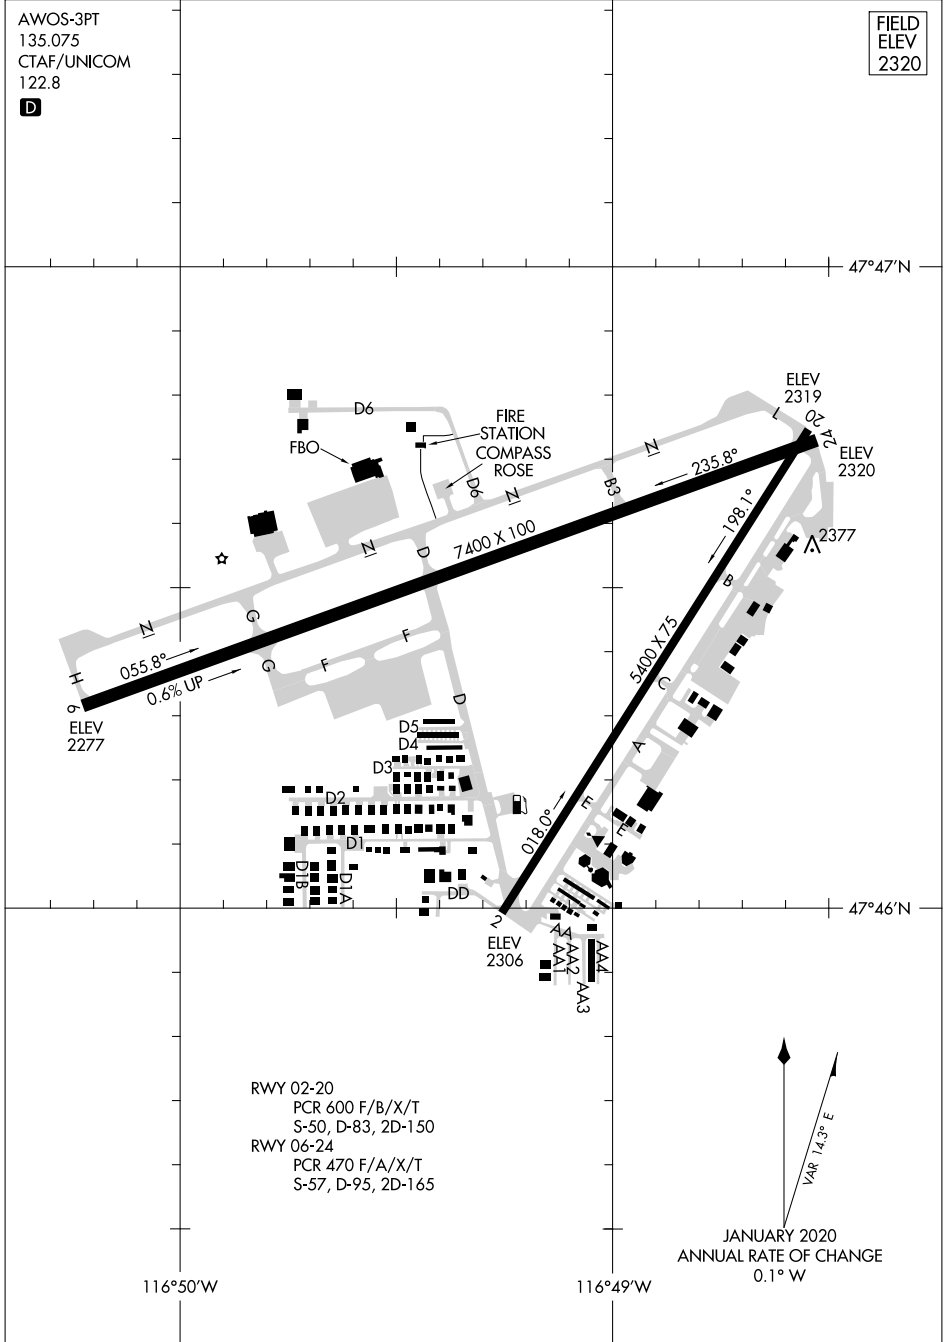

25051

AIRPORT DIAGRAM

COEUR D'ALENE/PAPPY BOYINGTON FLD (COE)
AL-527 (FAA)
COEUR D'ALENE, IDAHO

AWOS-3PT
135.075
CTAF/UNICOM
122.8

FIELD
ELEV
2320

NW-1, 20 MAR 2025 to 17 APR 2025

NW-1, 20 MAR 2025 to 17 APR 2025

RWY 02-20
PCR 600 F/B/X/T
S-50, D-83, 2D-150

RWY 06-24
PCR 470 F/A/X/T
S-57, D-95, 2D-165

JANUARY 2020
ANNUAL RATE OF CHANGE
0.1° W

AIRPORT DIAGRAM

25051

COEUR D'ALENE, IDAHO
COEUR D'ALENE/PAPPY BOYINGTON FLD (COE)