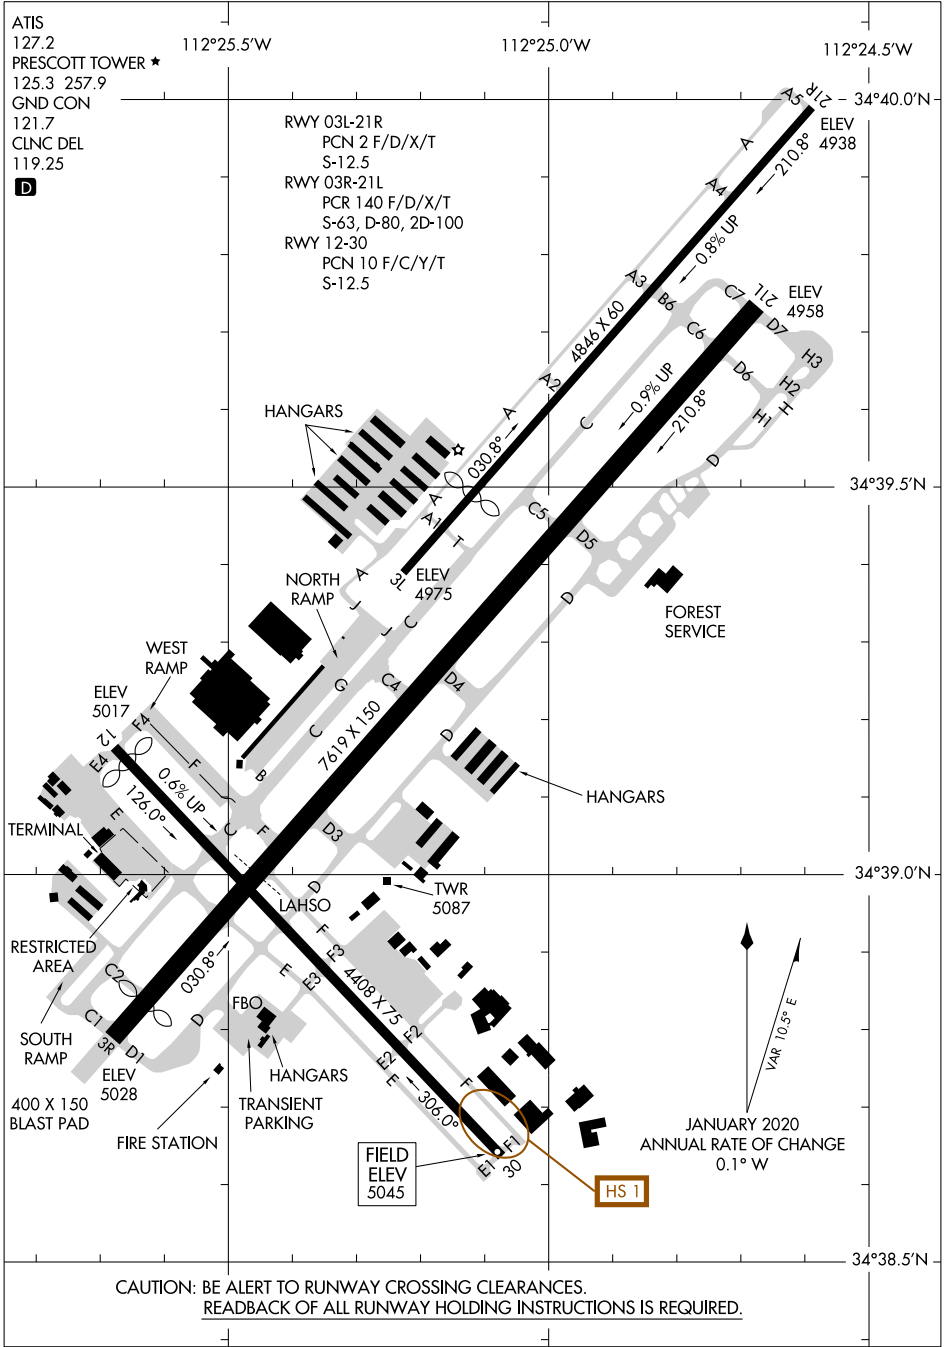

AIRPORT DIAGRAM

PRESCOTT RGNL/ERNEST A LOVE FLD (P.R.C)
AL-546 (FAA) PRESCOTT, ARIZONA

SW-4, 20 MAR 2025 to 17 APR 2025

SW-4, 20 MAR 2025 to 17 APR 2025

AIRPORT DIAGRAM

PRESCOTT, ARIZONA
PRESCOTT RGNL/ERNEST A LOVE FLD (P.R.C)