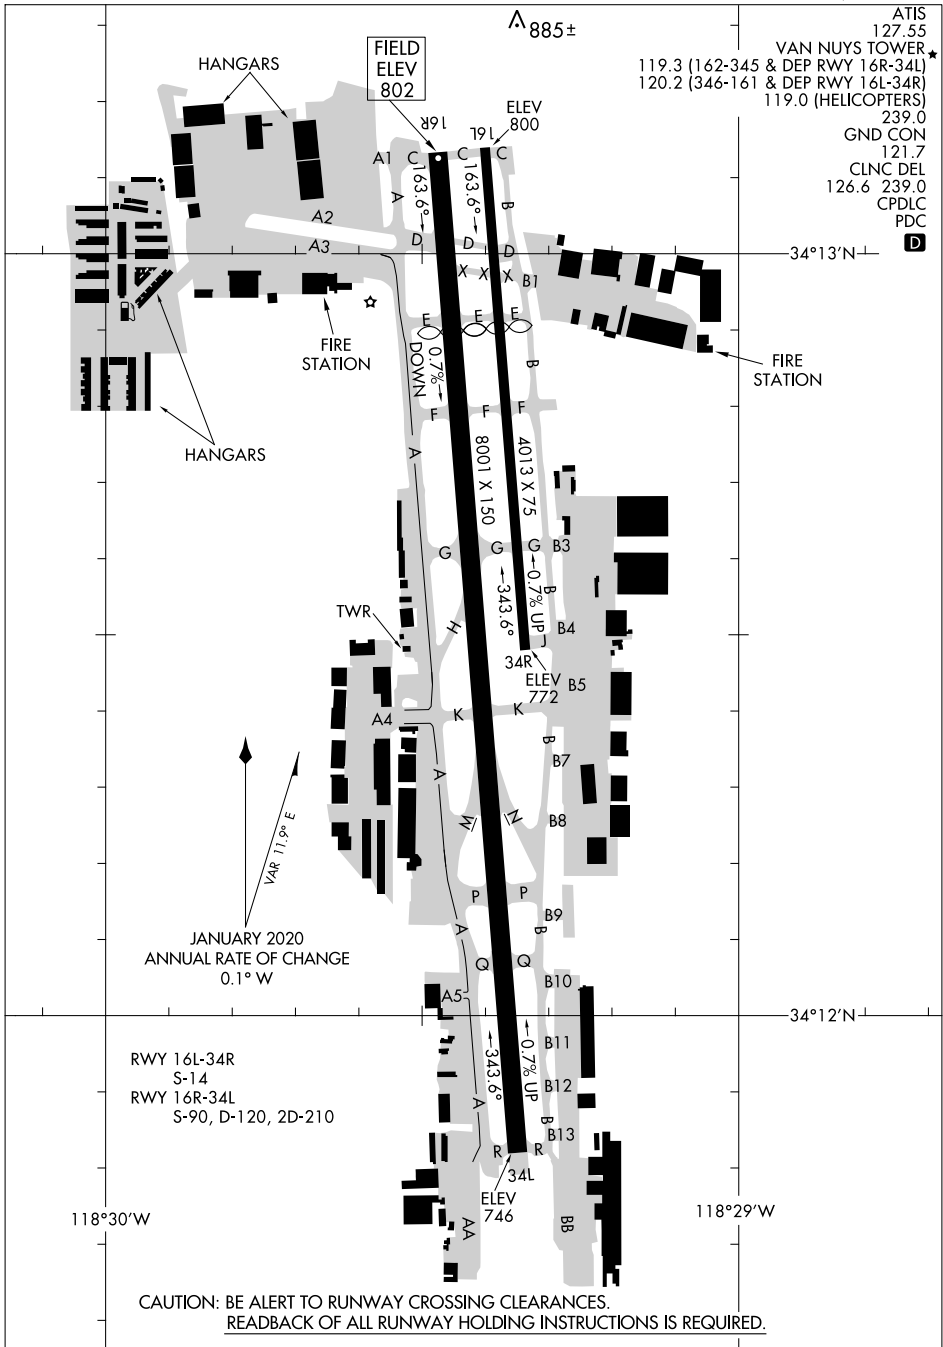

# AIRPORT DIAGRAM

AL-552 (FAA)

VAN NUYS (VNY)  
VAN NUYS, CALIFORNIA

SW-3, 20 MAR 2025 to 17 APR 2025

SW-3, 20 MAR 2025 to 17 APR 2025

# AIRPORT DIAGRAM

VAN NUYS, CALIFORNIA  
VAN NUYS (VNY)