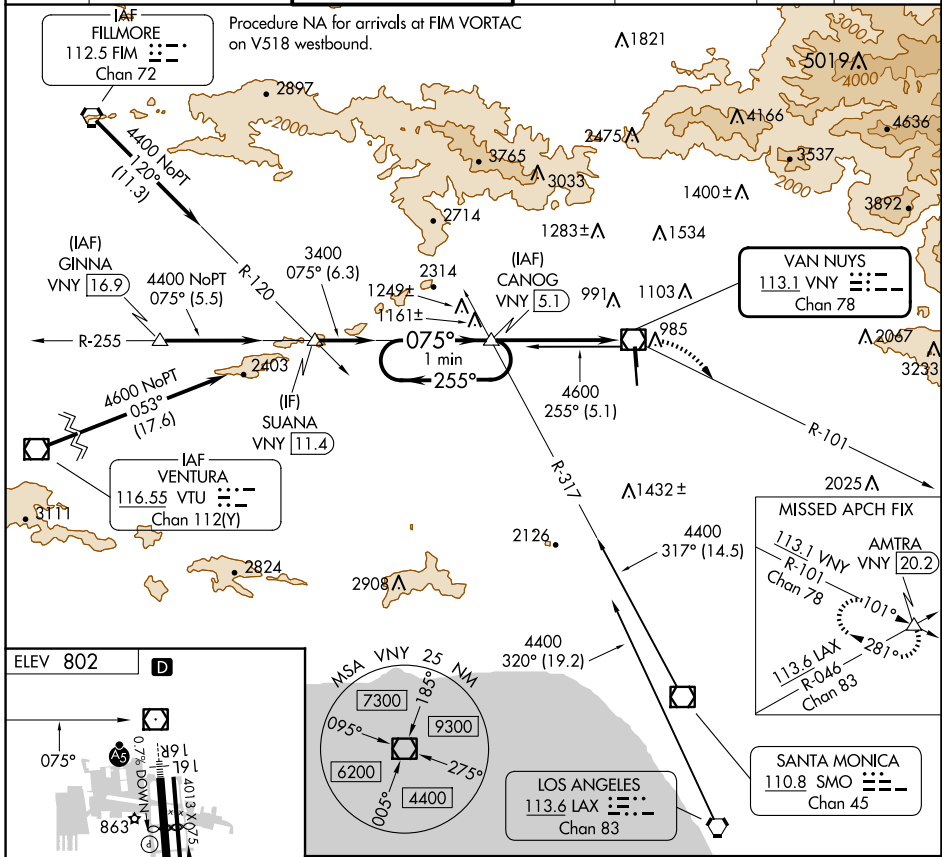

VOR/DME VNY 113.1 Chan 78	APP CRS 075°	Rwy Idg TDZE Apt Elev	N/A N/A 802
---	------------------------	-----------------------------	--

VOR-A

VAN NUYS (VNY)

⚠ Circling Rwy 16L NA at night. MISSED APPROACH: Climbing right turn to 4000 on VNY VOR/DME R-101 to AMTRA INT./20.2 DME and hold.

ATIS 127.55	SOCAL APP CON 120.4 360.6 (NORTH) 134.2 338.2 (WEST)	VAN NUYS TOWER * 119.3 (CTAF) 0 239.0	GND CON 121.7	CLNC DEL 126.6 239.0	CPDLC	UNICOM 122.95
-----------------------	--	--	-------------------------	--------------------------------	-------	-------------------------

SW-3, 20 MAR 2025 to 17 APR 2025

SW-3, 20 MAR 2025 to 17 APR 2025