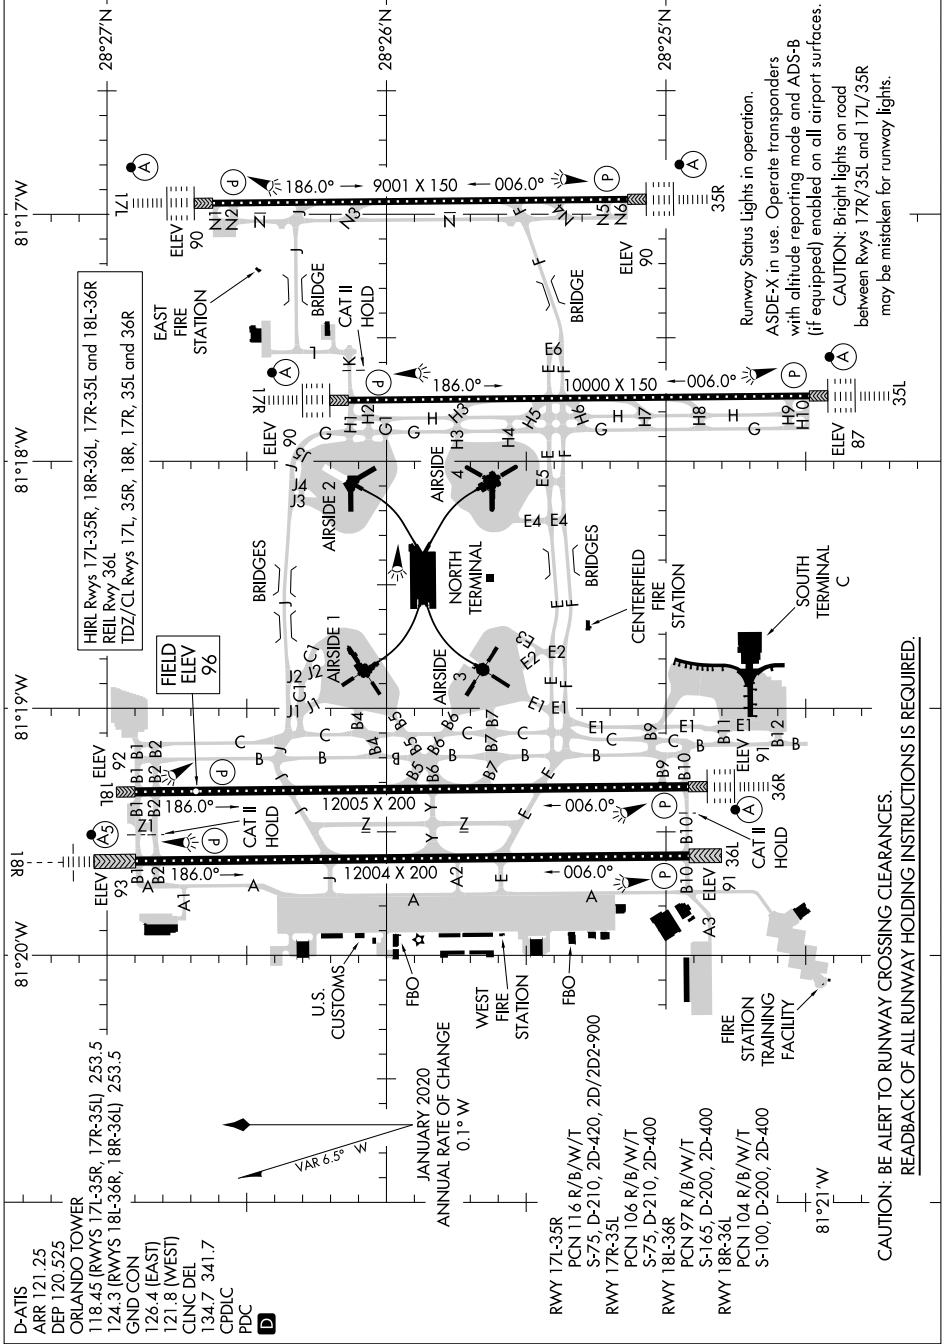

AIRPORT DIAGRAM

AL-571 (FAA)

ORLANDO INTL (MCO)
ORLANDO, FLORIDA

SE-3, 20 MAR 2025 to 17 APR 2025

SE-3, 20 MAR 2025 to 17 APR 2025

AIRPORT DIAGRAM

ORLANDO, FLORIDA
ORLANDO INTL (MCO)

CAUTION: BE ALERT TO RUNWAY CROSSING CLEARANCES.
REARBACK OF ALL RUNWAY HOLDING INSTRUCTIONS IS REQUIRED.