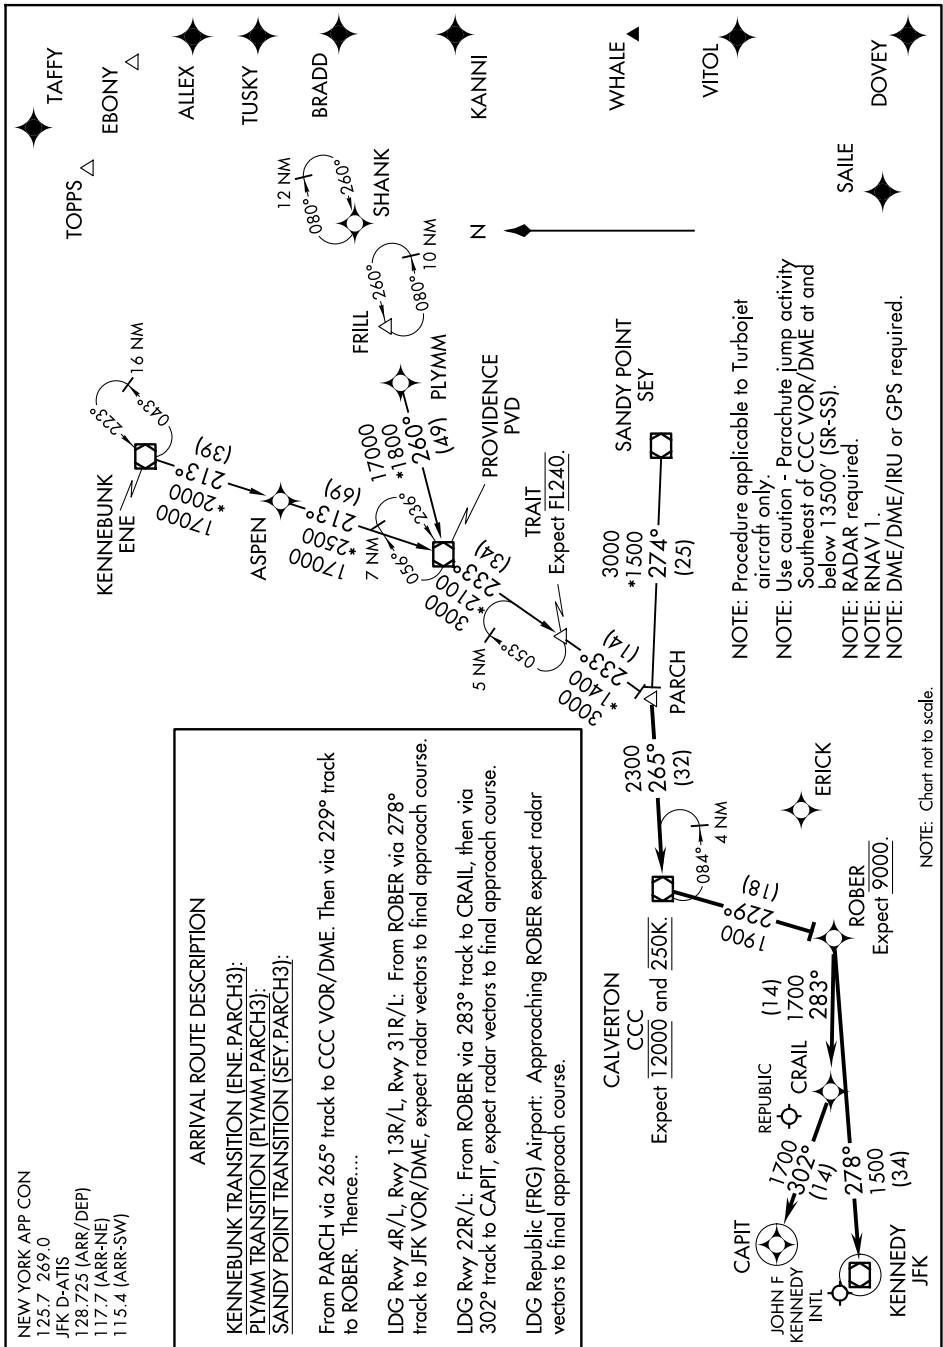

PARCH THREE ARRIVAL (RNAV)

NEW YORK, NEW YORK

NE-2, 20 MAR 2025 to 17 APR 2025

NEW YORK APP CON
 125.7 269.0
 JFK D-ATIS
 128.725 (ARR/DEP)
 117.7 (ARR-NE)
 115.4 (ARR-SW)

NOTE: Procedure applicable to Turbojet aircraft only.

NOTE: Use caution - Parachute jump activity Southeast of CCC VOR/DME at and below 13500' (SR-SS).

NOTE: RADAR required.

NOTE: RNAV 1.

NOTE: DME/DME/IRU or GPS required.

PARCH THREE ARRIVAL (RNAV)

NEW YORK, NEW YORK

NE-2, 20 MAR 2025 to 17 APR 2025