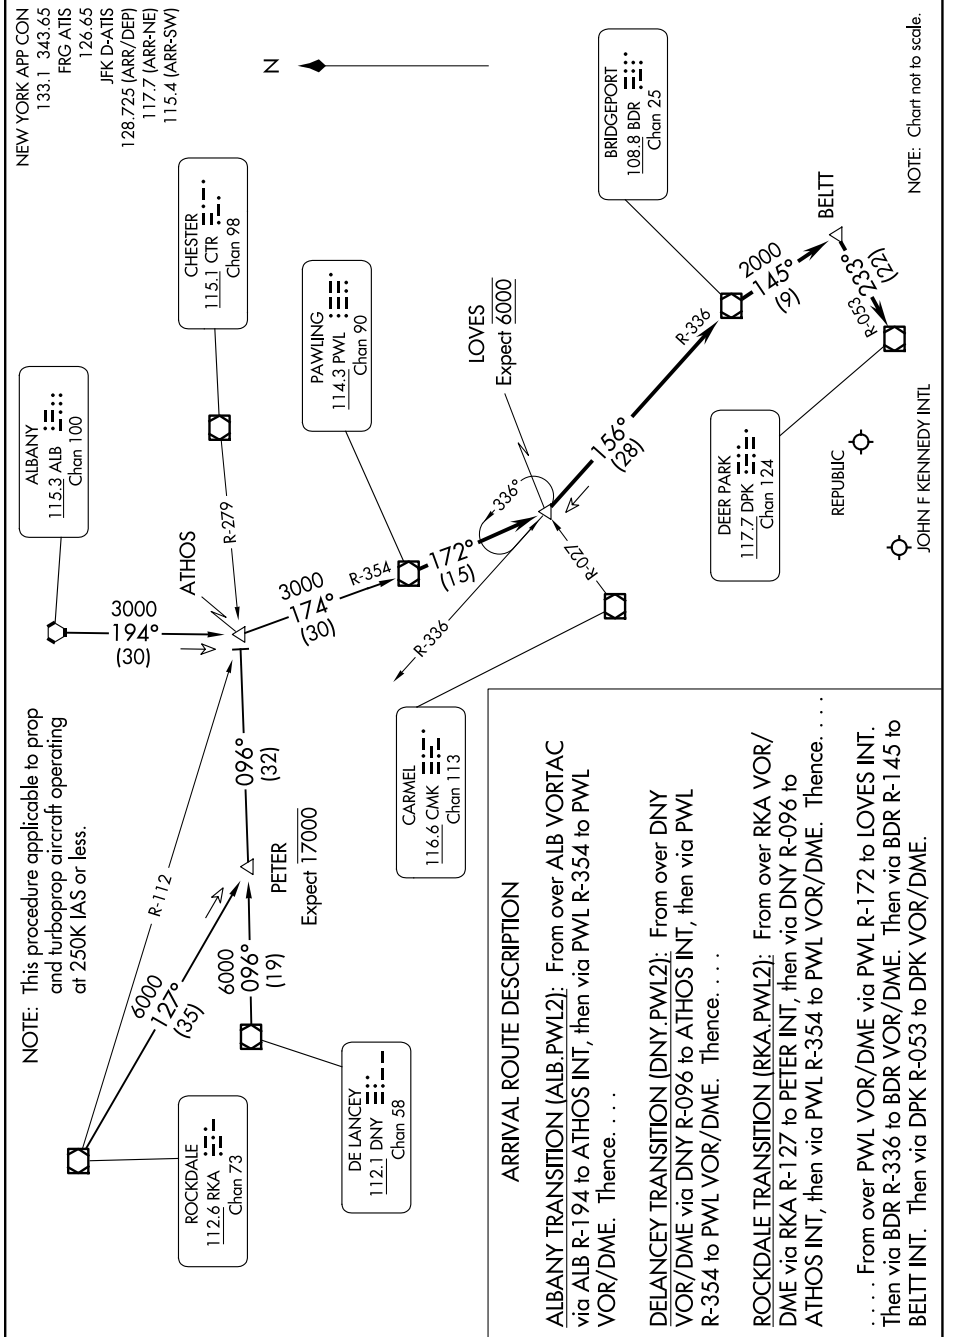

# PAWLING TWO ARRIVAL

NE-2, 20 MAR 2025 to 17 APR 2025