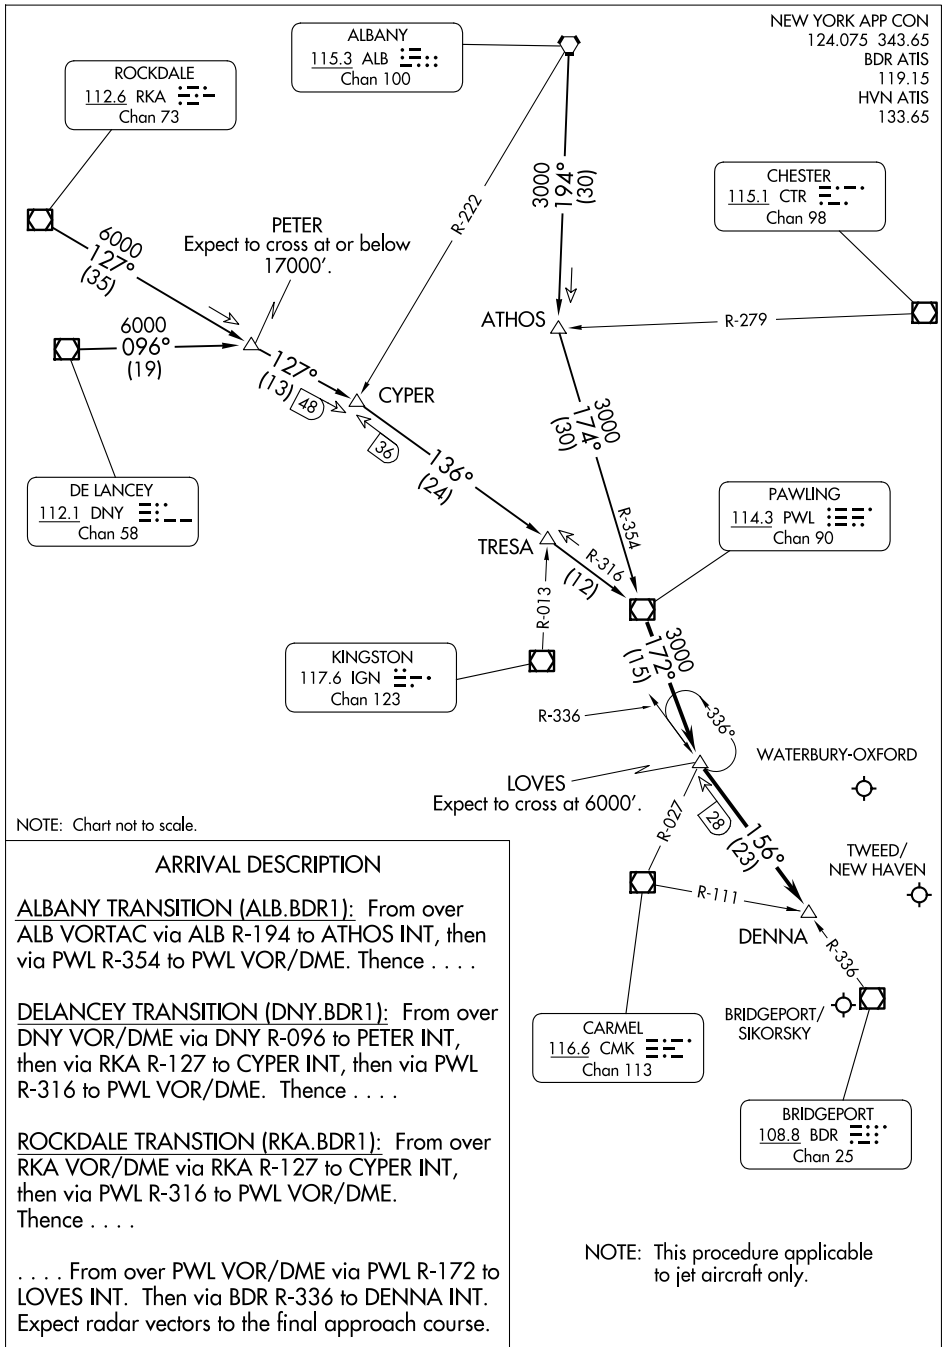

BRIDGEPORT ONE ARRIVAL

AL-621 (FAA)

BRIDGEPORT, CONNECTICUT

NE-1, 20 MAR 2025 to 17 APR 2025

NE-1, 20 MAR 2025 to 17 APR 2025

NOTE: Chart not to scale.

BRIDGEPORT ONE ARRIVAL

BRIDGEPORT, CONNECTICUT