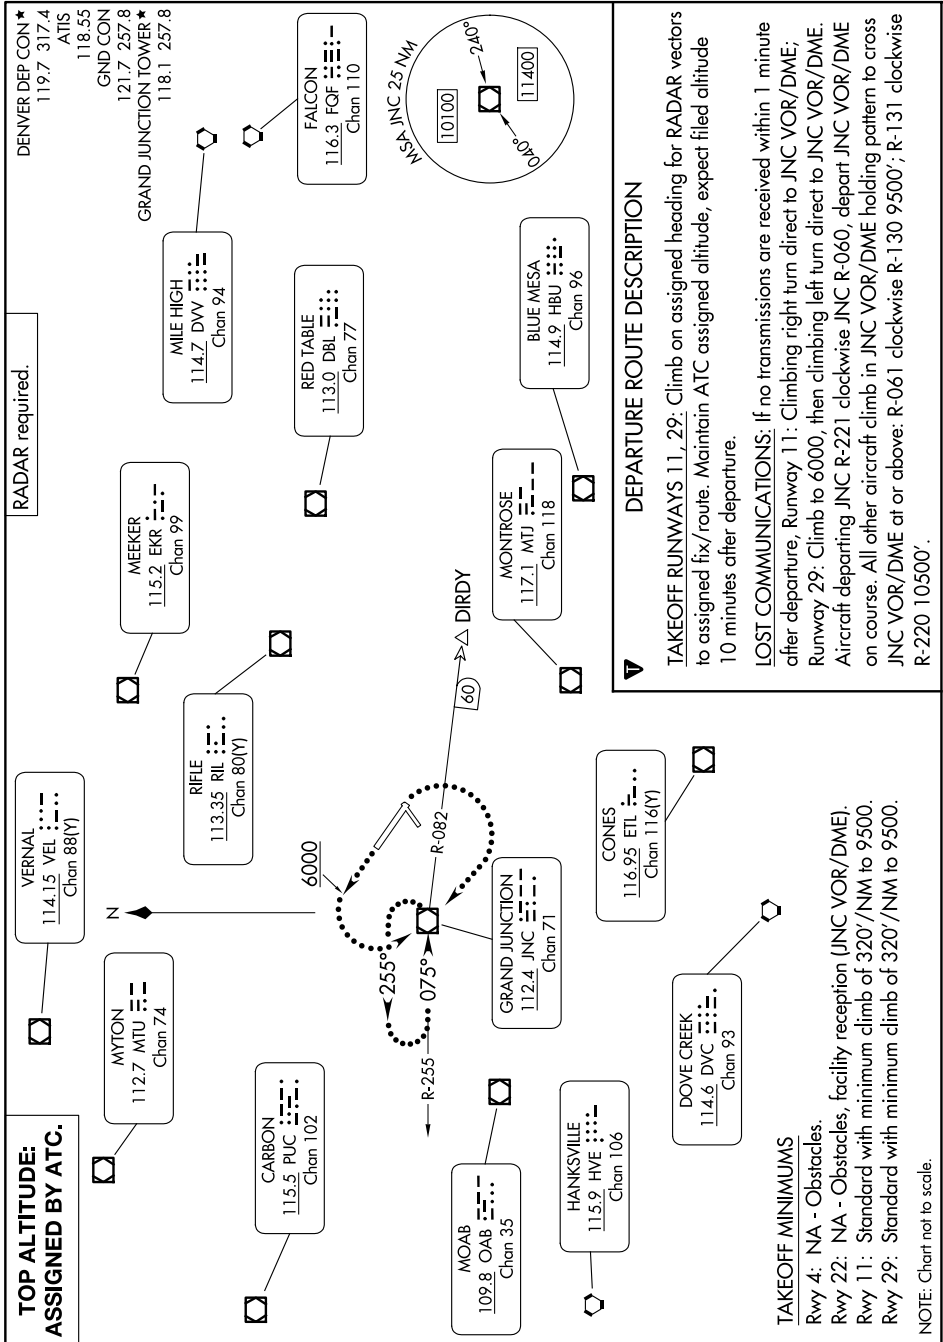

GRAND MESA TWO DEPARTURE

AL-634 (FAA)

GRAND JUNCTION RGNL (GJT)

GRAND JUNCTION, COLORADO

SW-1, 20 MAR 2025 to 17 APR 2025

GRAND MESA TWO DEPARTURE

GRAND JUNCTION, COLORADO

GRAND JUNCTION RGNL (GJT)

SW-1, 20 MAR 2025 to 17 APR 2025

NOTE: Chart not to scale.