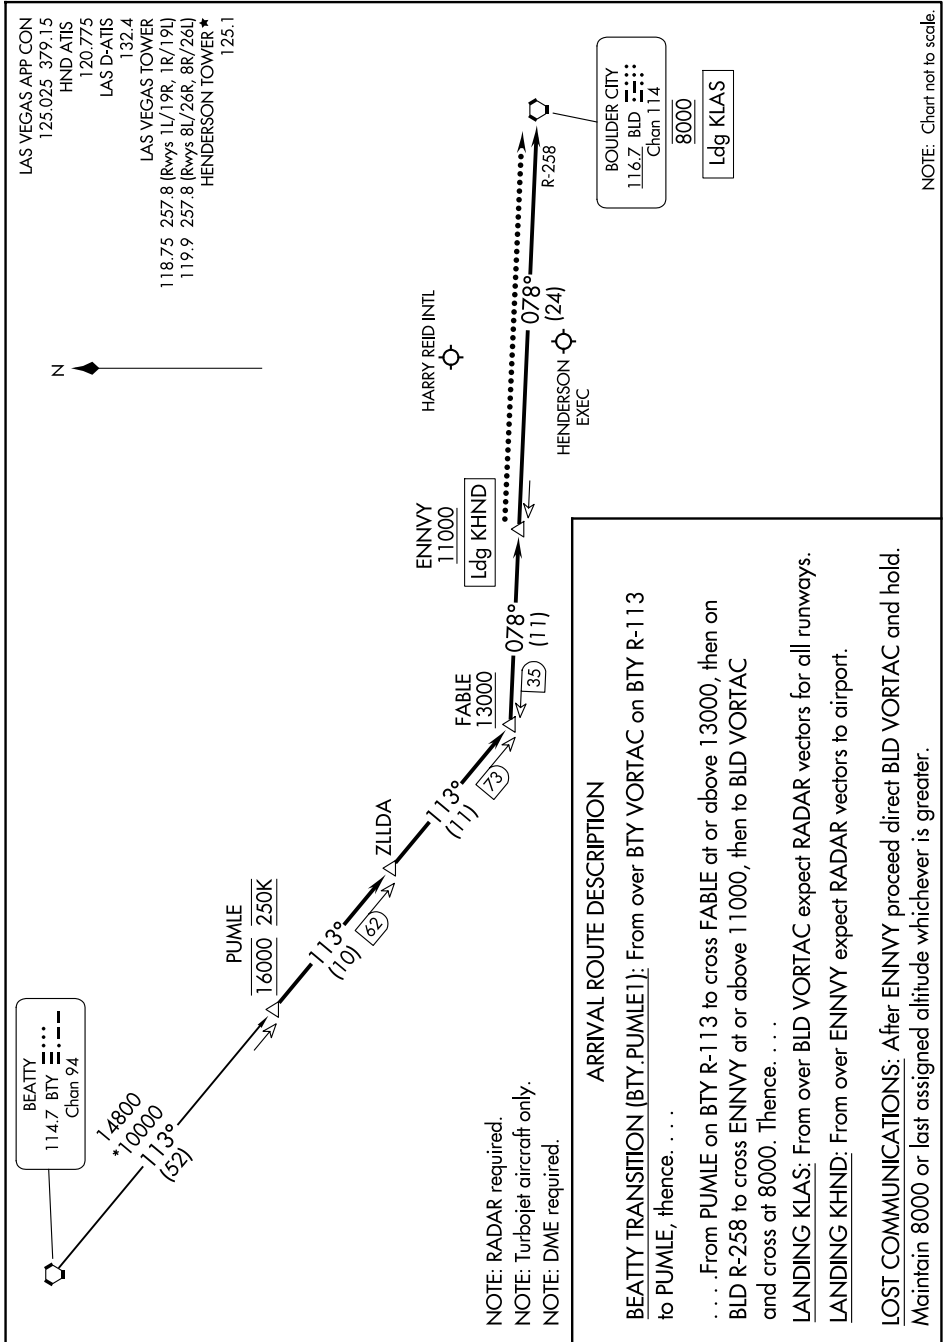

# PUMLE ONE ARRIVAL

SW-4, 20 MAR 2025 to 17 APR 2025

NOTE: Chart not to scale.

SW-4, 20 MAR 2025 to 17 APR 2025

# PUMLE ONE ARRIVAL