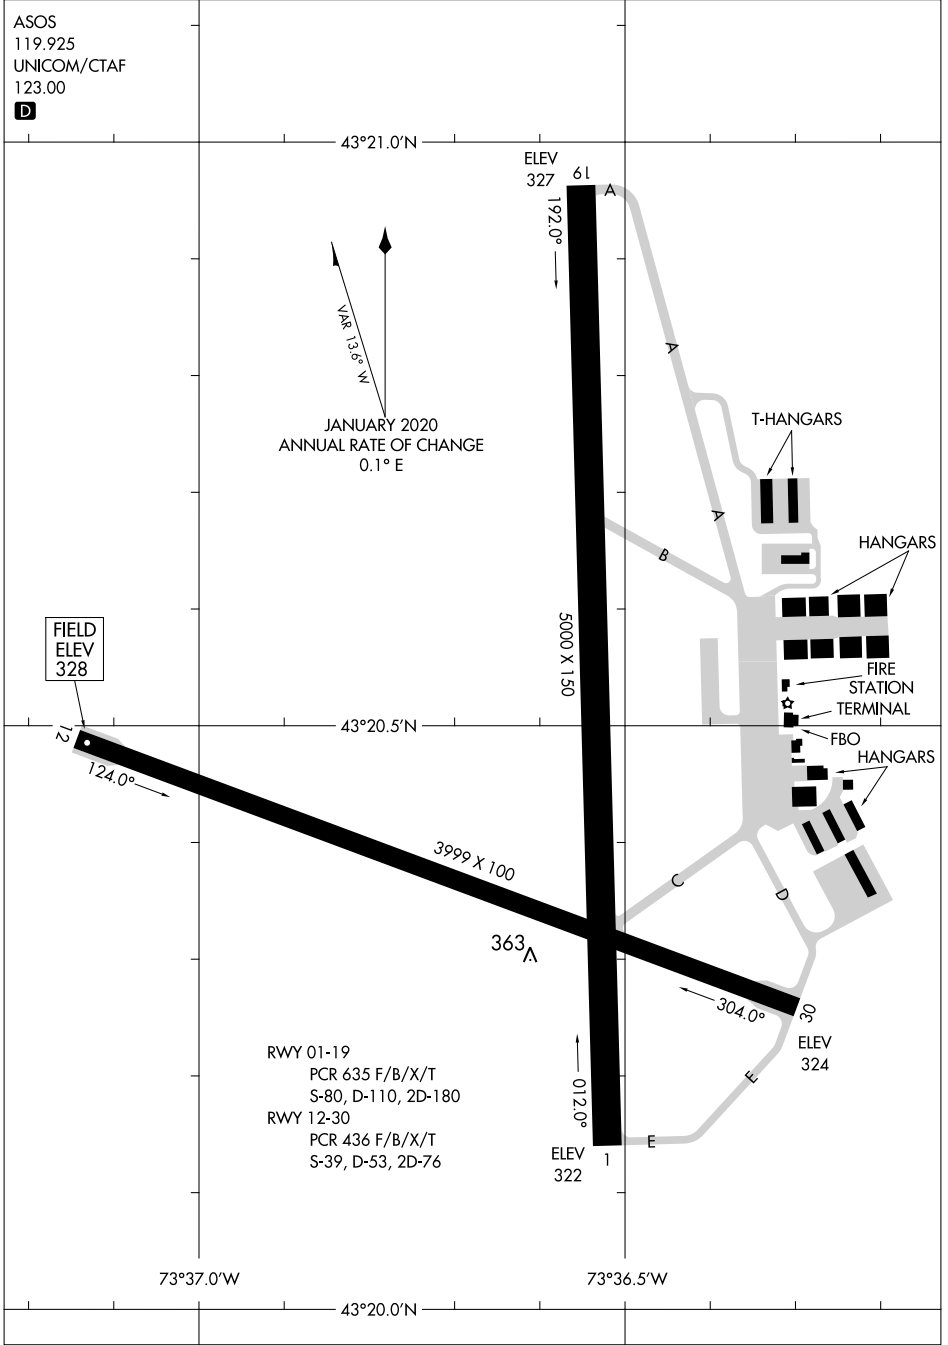

24249

AIRPORT DIAGRAM

AL-673 (FAA)

FLOYD BENNETT MEML (G'F'L)
GLENS FALLS, NEW YORK

ASOS
119.925
UNICOM/CTAF
123.00
D

NE-2, 20 MAR 2025 to 17 APR 2025

NE-2, 20 MAR 2025 to 17 APR 2025

AIRPORT DIAGRAM
24249

GLENS FALLS, NEW YORK
FLOYD BENNETT MEML (G'F'L)