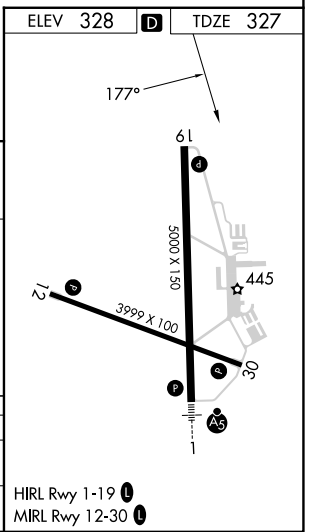

APP CRS	Rwy Idg	5000
177°	TDZE	327
	Apt Elev	328

RNAV (GPS) RWY 19

FLOYD BENNETT MEML (GFL)

RNP APCH.

⚠ Circling NA for Cat D NW of Rwy 12 and 19. Rwy 19 helicopter visibility reduction below ¾ SM NA. Circling Rwy 12, 30 NA at night.

⚠ MISSED APPROACH: Climb to 3000 direct ISKUQ and on track 195° to EKAKE and hold.

⚠ -19°C

ASOS 119.925	ALBANY APP CON 132.825 307.2	UNICOM 123.0 (CTAF) 0
------------------------	--	---------------------------------

CATEGORY	A	B	C	D
LNVA MDA	880-1	553 (600-1)	880-1½ 553 (600-1½)	880-1¼ 553 (600-1¼)
C CIRCLING	880-1	552 (600-1)	940-1¾ 612 (700-1¾)	1420-3 1092 (1100-3)

NE-2, 20 MAR 2025 to 17 APR 2025

NE-2, 20 MAR 2025 to 17 APR 2025