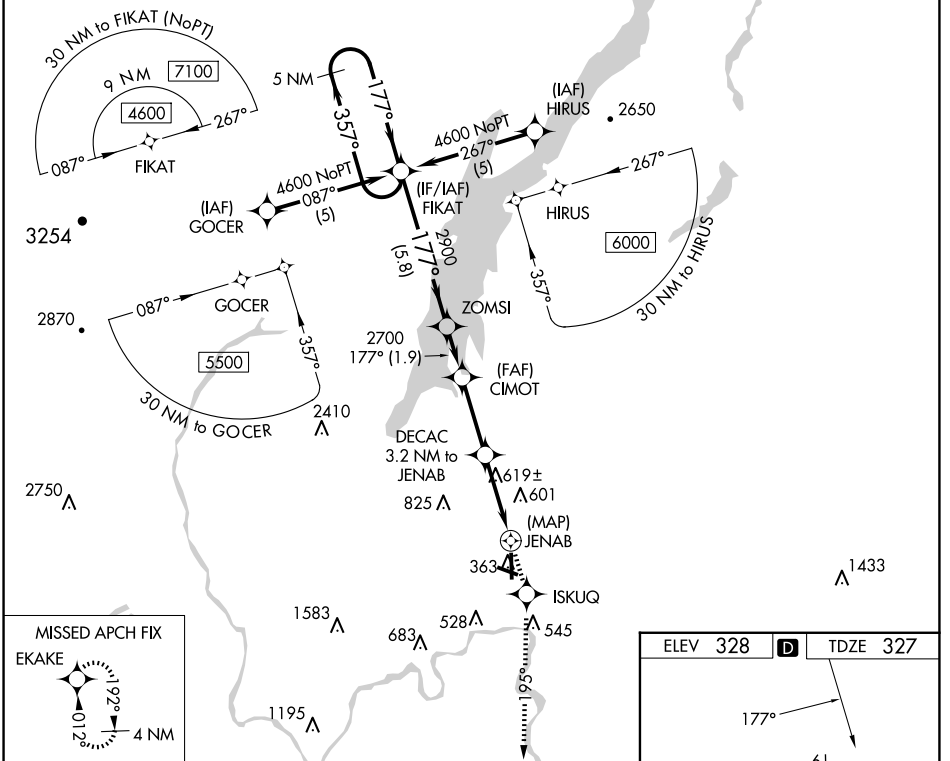

APP CRS	Rwy Idg	5000
177°	TDZE	327
	Apt Elev	328

RNAV (GPS) RWY 19

FLOYD BENNETT MEML (GFL)

RNP APCH.

⚠ Circling NA for Cat D NW of Rwy 12 and 19. Rwy 19 helicopter visibility reduction below ¾ SM NA. Circling Rwy 12, 30 NA at night.

⚠ MISSED APPROACH: Climb to 3000 direct ISKUQ and on track 195° to EKAKE and hold.

⚠ -19°C

ASOS 119.925	ALBANY APP CON 132.825 307.2	UNICOM 123.0 (CTAF) 0
------------------------	--	---------------------------------

CATEGORY	A	B	C	D
LNVA MDA	880-1	553 (600-1)	880-1½ 553 (600-1½)	880-1¼ 553 (600-1¼)
C CIRCLING	880-1	552 (600-1)	940-1¾ 612 (700-1¾)	1420-3 1092 (1100-3)

NE-2, 20 MAR 2025 to 17 APR 2025

NE-2, 20 MAR 2025 to 17 APR 2025