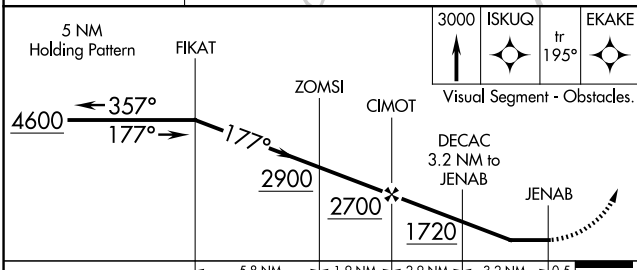

APP CRS	Rwy Idg	5000
177°	TDZE	327
	Apt Elev	328

RNAV (GPS) RWY 19

FLOYD BENNETT MEML (GFL)

RNP APCH.

⚠ Circling NA for Cat D NW of Rwy 12 and 19. Rwy 19 helicopter visibility reduction below ¾ SM NA. Circling Rwy 12, 30 NA at night.

⚠ MISSED APPROACH: Climb to 3000 direct ISKUQ and on track 195° to EKAKE and hold.

⚠ -19°C

ASOS 119.925	ALBANY APP CON 132.825 307.2	UNICOM 123.0 (CTAF) 0
------------------------	--	---------------------------------