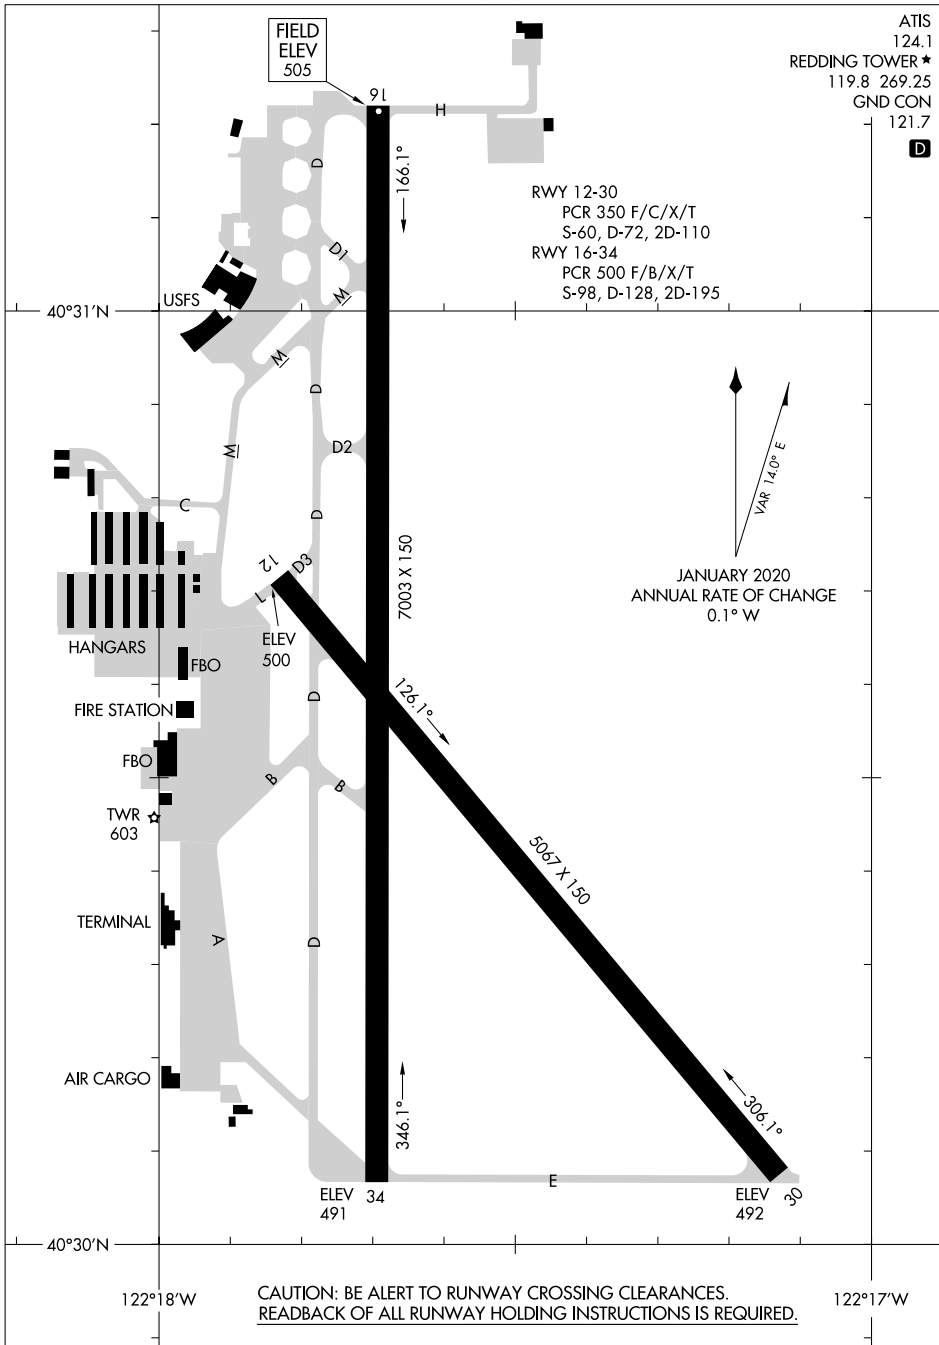

25051

AIRPORT DIAGRAM

AL-688 (FAA)

REDDING RGNL (R.DD)
REDDING, CALIFORNIA

ATIS 124.1
 REDDING TOWER ★ 119.8 269.25
 GND CON 121.7
D

SW-2, 20 MAR 2025 to 17 APR 2025

SW-2, 20 MAR 2025 to 17 APR 2025

CAUTION: BE ALERT TO RUNWAY CROSSING CLEARANCES.
 READBACK OF ALL RUNWAY HOLDING INSTRUCTIONS IS REQUIRED.

AIRPORT DIAGRAM

25051

REDDING, CALIFORNIA
REDDING RGNL (R.DD)