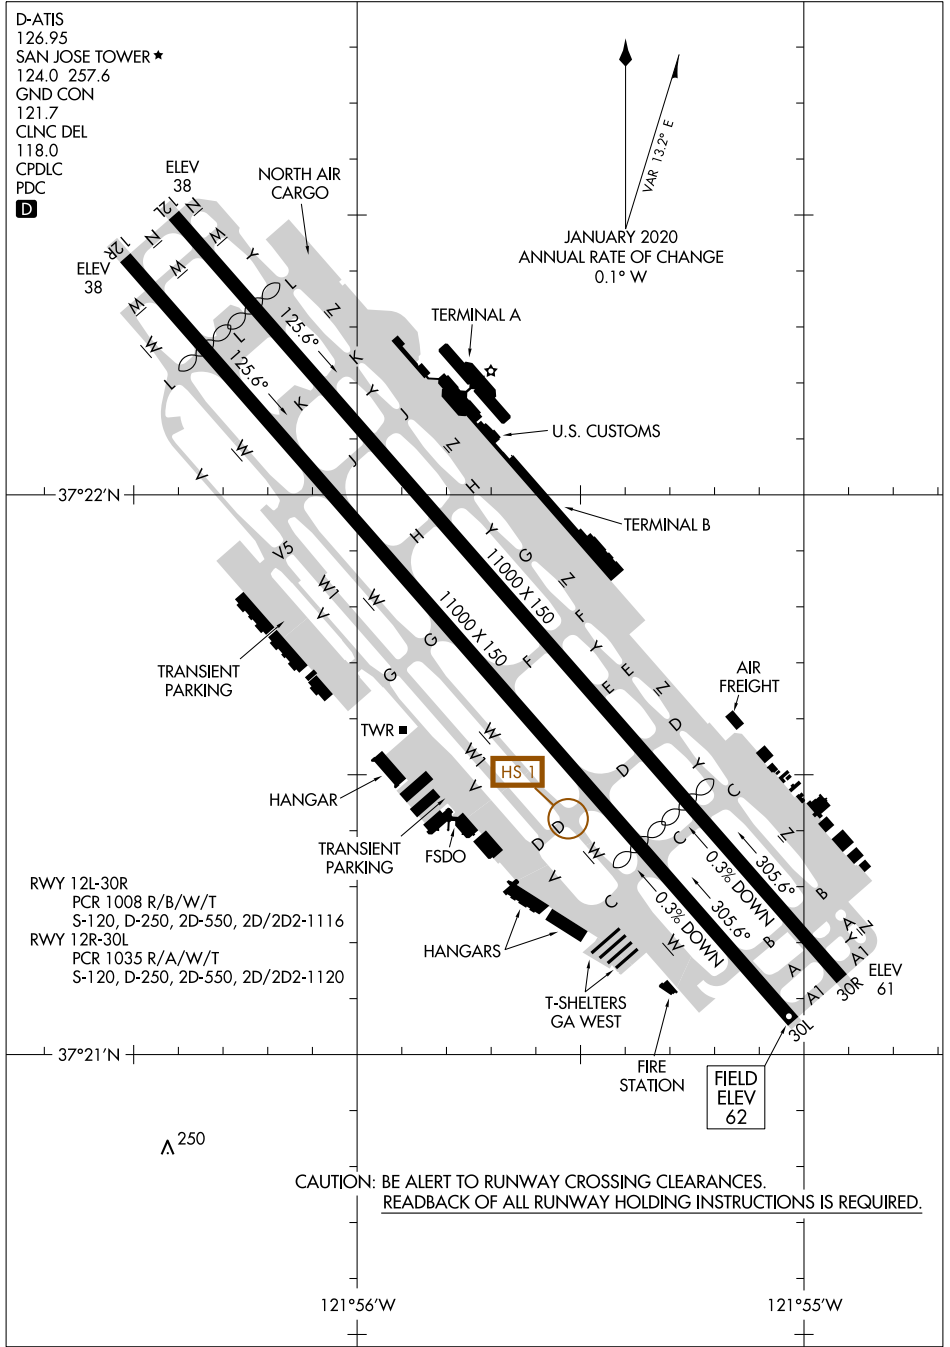

25051
AIRPORT DIAGRAM

NORMAN Y MINETA SAN JOSE INTL (SJC)
 AL-693 (FAA) SAN JOSE, CALIFORNIA

D-ATIS
 126.95
 SAN JOSE TOWER ★
 124.0 257.6
 GND CON
 121.7
 CLNC DEL
 118.0
 CPDLC
 PDC

SW-2, 20 MAR 2025 to 17 APR 2025

SW-2, 20 MAR 2025 to 17 APR 2025

RWY 12L-30R
 PCR 1008 R/B/W/T
 S-120, D-250, 2D-550, 2D/2D2-1116
 RWY 12R-30L
 PCR 1035 R/A/W/T
 S-120, D-250, 2D-550, 2D/2D2-1120

CAUTION: BE ALERT TO RUNWAY CROSSING CLEARANCES.
READBACK OF ALL RUNWAY HOLDING INSTRUCTIONS IS REQUIRED.

25051
AIRPORT DIAGRAM

SAN JOSE, CALIFORNIA
 NORMAN Y MINETA SAN JOSE INTL (SJC)