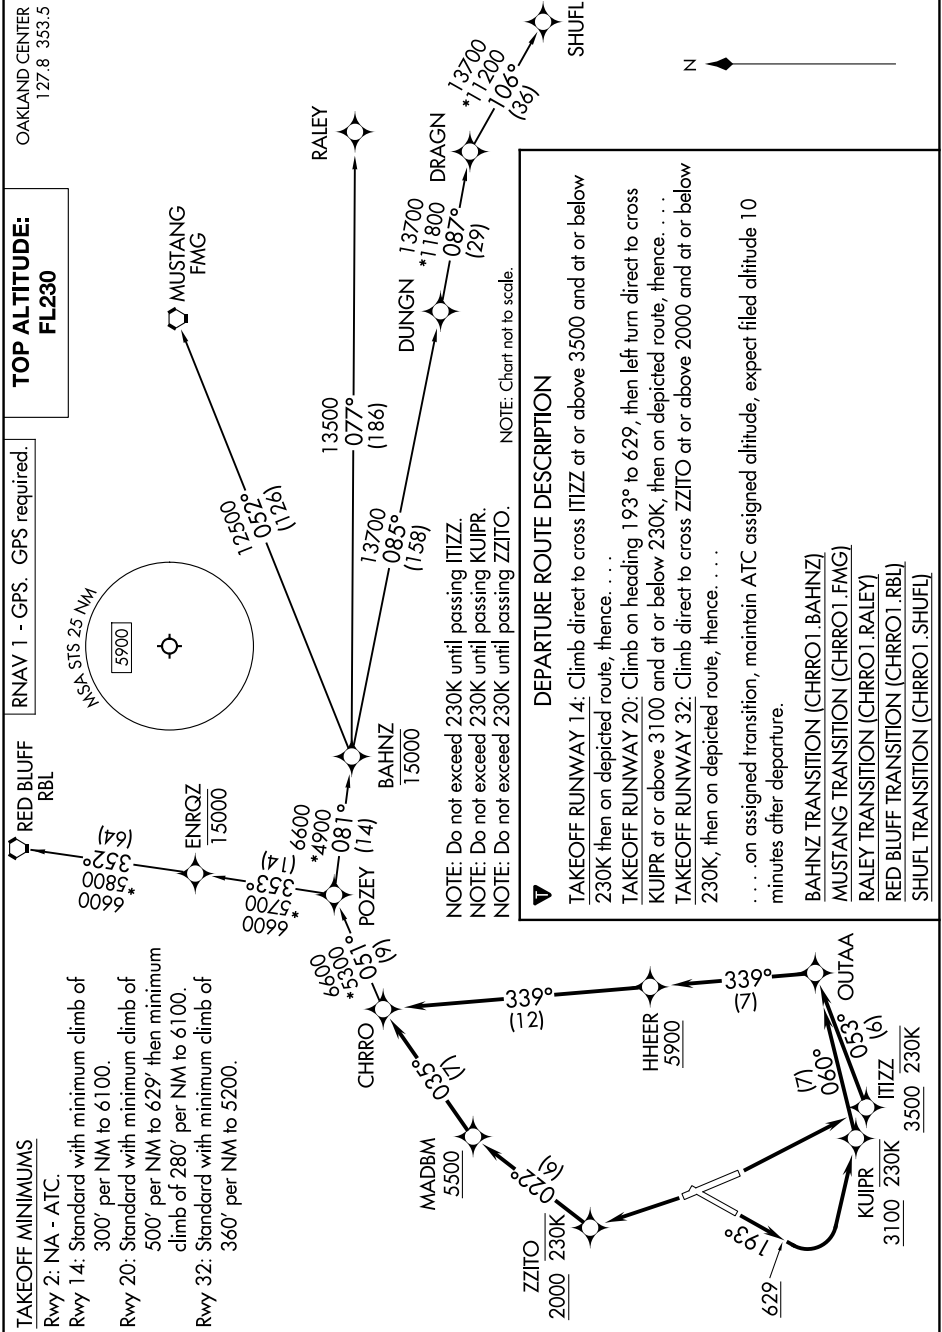

CHRRO ONE DEPARTURE (RNAV)

SW-2, 20 MAR 2025 to 17 APR 2025

SW-2, 20 MAR 2025 to 17 APR 2025