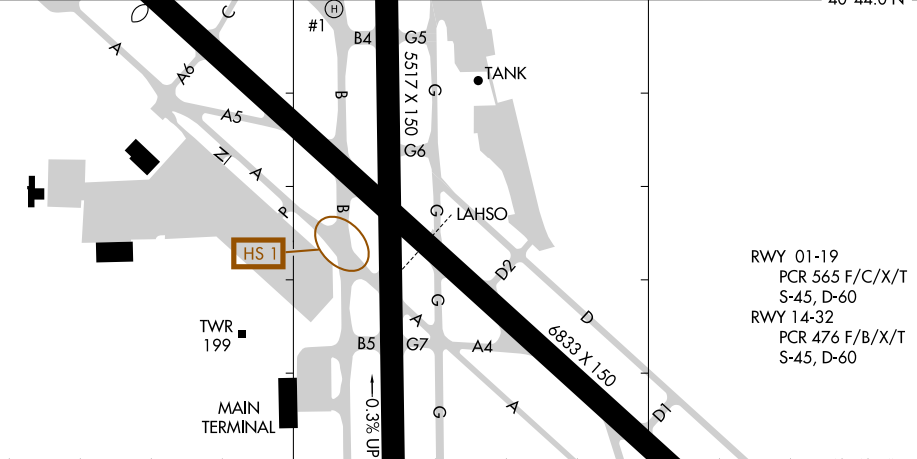

24361

AIRPORT DIAGRAM

AL-704 (FAA)

REPUBLIC (F'RG)
FARMINGDALE, NEW YORK

ATIS
 126.65
 REPUBLIC TOWER
 118.8 279.65
 GND CON
 121.6 269.6
 CLNC DEL
 128.25
D

40°44.5'N

40°44.0'N

NE-2, 20 MAR 2025 to 17 APR 2025

RWY 01-19
 PCR 565 F/C/X/T
 S-45, D-60
 RWY 14-32
 PCR 476 F/B/X/T
 S-45, D-60

40°43.5'N

73°25.0'W

73°24.5'W

CAUTION: BE ALERT TO RUNWAY CROSSING CLEARANCES.
 READBACK OF ALL RUNWAY HOLDING INSTRUCTIONS IS REQUIRED.

NE-2, 20 MAR 2025 to 17 APR 2025

AIRPORT DIAGRAM

24361

FARMINGDALE, NEW YORK
REPUBLIC (F'RG)