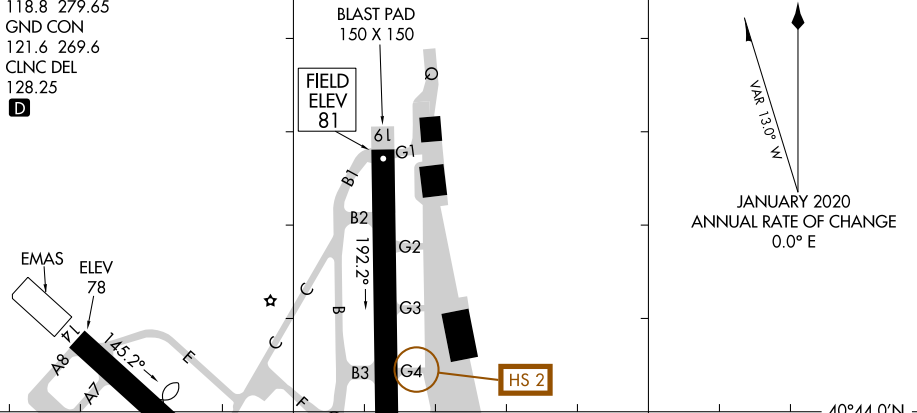

24361

AIRPORT DIAGRAM

AL-704 (FAA)

REPUBLIC (F'RG)
FARMINGDALE, NEW YORK

ATIS
 126.65
 REPUBLIC TOWER
 118.8 279.65
 GND CON
 121.6 269.6
 CLNC DEL
 128.25
D

40°44.5'N

40°44.0'N

NE-2, 20 MAR 2025 to 17 APR 2025

RWY 01-19
 PCR 565 F/C/X/T
 S-45, D-60
 RWY 14-32
 PCR 476 F/B/X/T
 S-45, D-60

40°43.5'N

73°25.0'W

73°24.5'W

CAUTION: BE ALERT TO RUNWAY CROSSING CLEARANCES.
 READBACK OF ALL RUNWAY HOLDING INSTRUCTIONS IS REQUIRED.