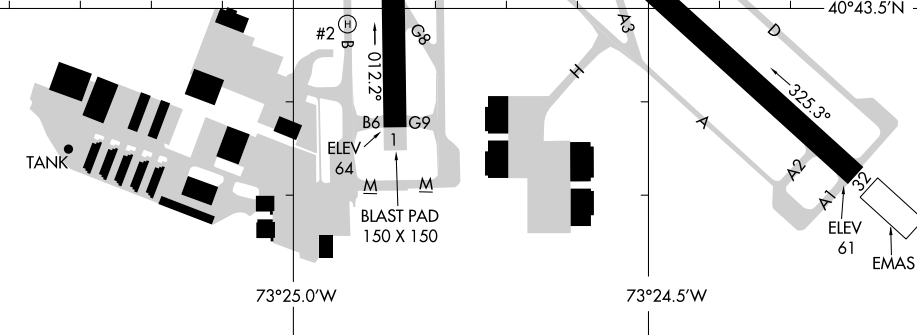

24361

AIRPORT DIAGRAM

AL-704 (FAA)

REPUBLIC (F'RG)
FARMINGDALE, NEW YORK

ATIS
 126.65
 REPUBLIC TOWER
 118.8 279.65
 GND CON
 121.6 269.6
 CLNC DEL
 128.25
D

40°44.5'N

40°44.0'N

NE-2, 20 MAR 2025 to 17 APR 2025

RWY 01-19
 PCR 565 F/C/X/T
 S-45, D-60
 RWY 14-32
 PCR 476 F/B/X/T
 S-45, D-60

40°43.5'N

73°25.0'W

73°24.5'W

CAUTION: BE ALERT TO RUNWAY CROSSING CLEARANCES.
 READBACK OF ALL RUNWAY HOLDING INSTRUCTIONS IS REQUIRED.