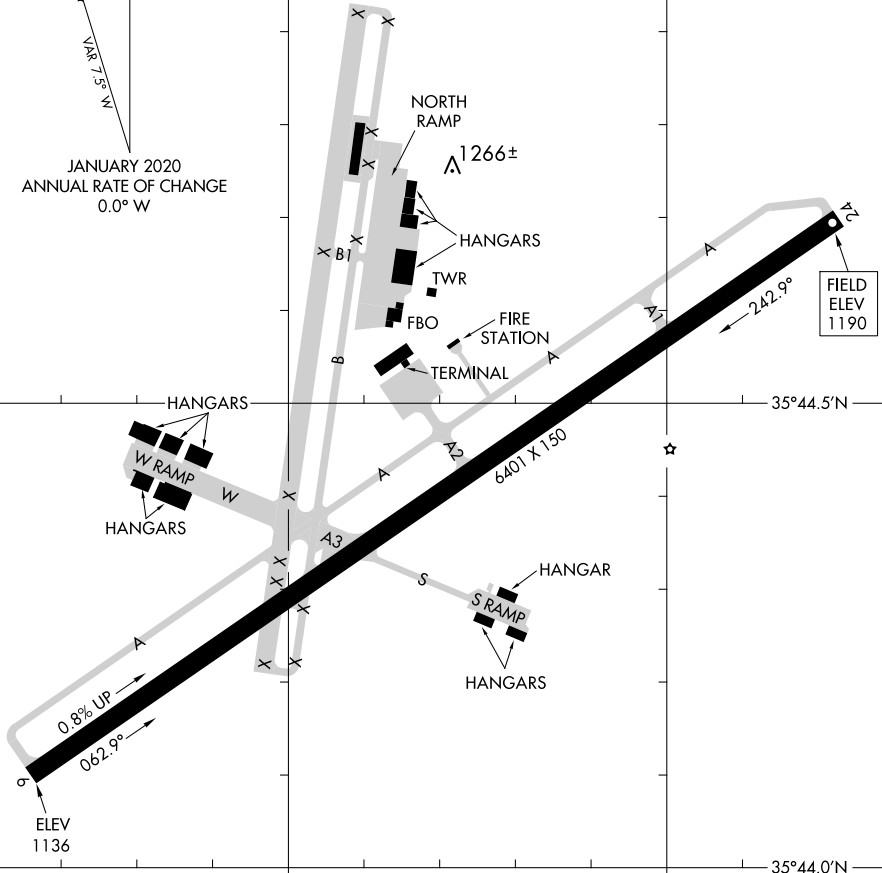

24193

AIRPORT DIAGRAM

AL-706 (FAA)

HICKORY RGNL (HKY)
HICKORY, NORTH CAROLINA

ASOS
118.325
HICKORY TOWER ★
128.15
GND CON
121.7
CLNC DEL
121.7

81°23.5'W

81°23.0'W

35°45.0'N

D

VAR 7.5° W
JANUARY 2020
ANNUAL RATE OF CHANGE
0.0° W

SE-2, 20 MAR 2025 to 17 APR 2025

SE-2, 20 MAR 2025 to 17 APR 2025

RWY 06-24
PCN 56 F/C/W/T
S-120, D-198, 2D-321, 2D/2D2-766

CAUTION: BE ALERT TO RUNWAY CROSSING CLEARANCES.
READBACK OF ALL RUNWAY HOLDING INSTRUCTIONS
IS REQUIRED.

AIRPORT DIAGRAM

24193

HICKORY, NORTH CAROLINA
HICKORY RGNL (HKY)