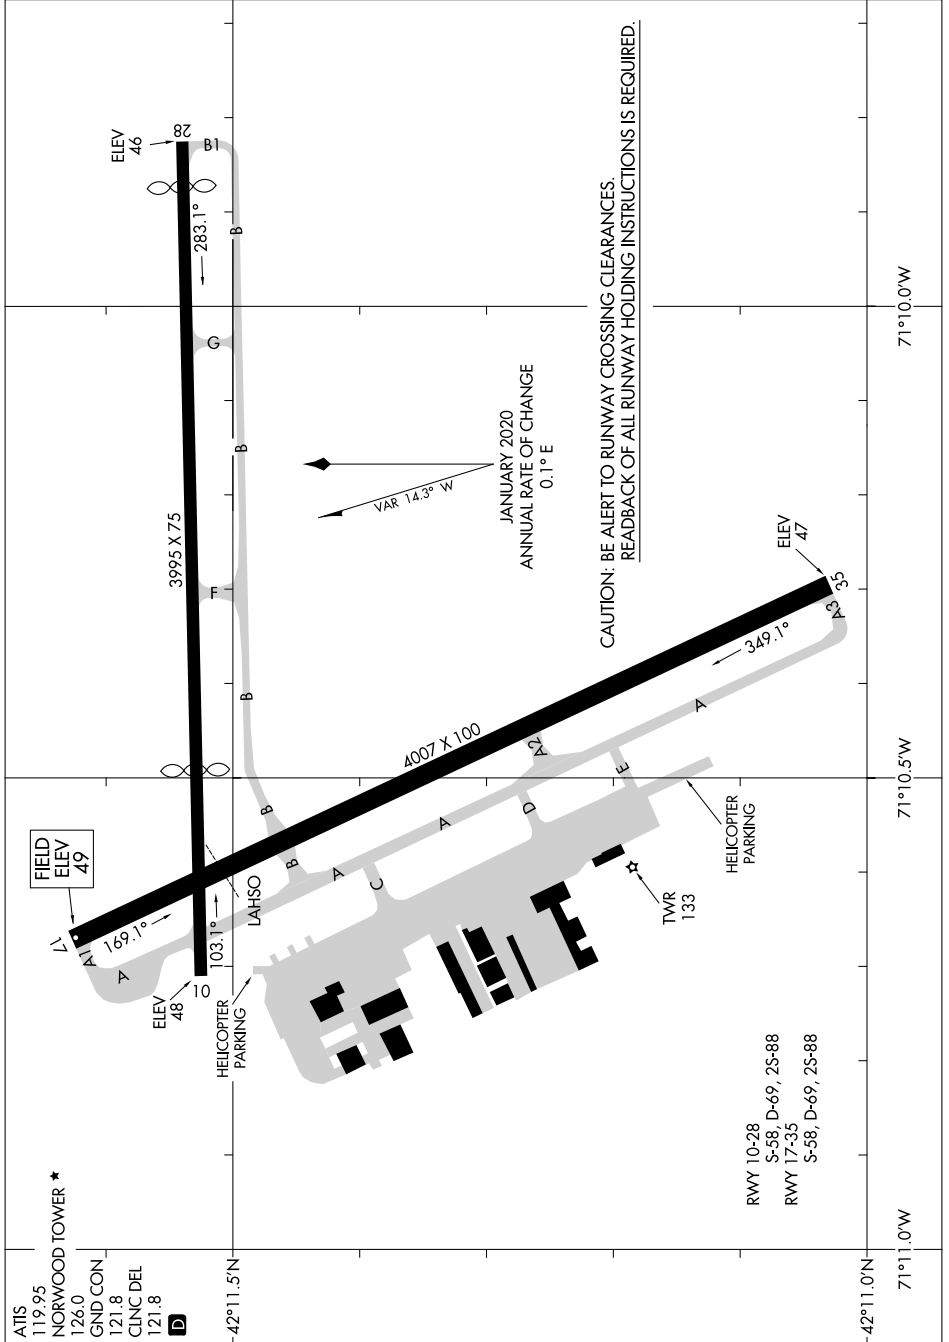

AIRPORT DIAGRAM

AL-725 (FAA)

NORWOOD MEML (OWD)
NORWOOD, MASSACHUSETTS

NE-1, 20 MAR 2025 to 17 APR 2025

CAUTION: BE ALERT TO RUNWAY CROSSING CLEARANCES.
READBACK OF ALL RUNWAY HOLDING INSTRUCTIONS IS REQUIRED.

NE-1, 20 MAR 2025 to 17 APR 2025

AIRPORT DIAGRAM

NORWOOD, MASSACHUSETTS
NORWOOD MEML (OWD)