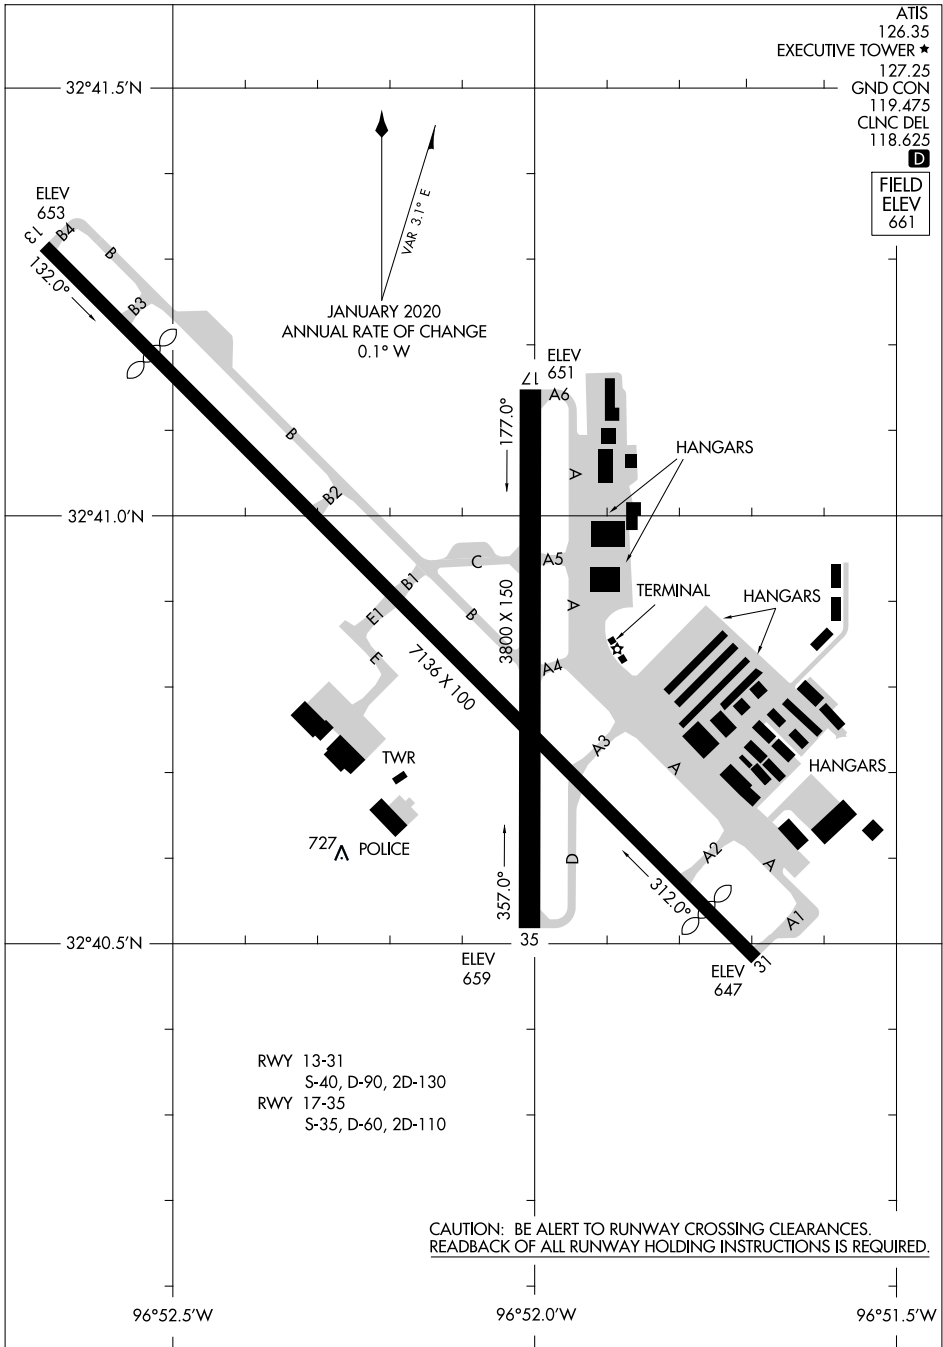

AIRPORT DIAGRAM

AL-742 (FAA)

DALLAS EXEC (R.B.D)
DALLAS, TEXAS

ATIS 126.35
 EXECUTIVE TOWER ★ 127.25
 GND CON 119.475
 CLNC DEL 118.625

D
 FIELD ELEV 661

SC-2, 20 MAR 2025 to 17 APR 2025

SC-2, 20 MAR 2025 to 17 APR 2025

AIRPORT DIAGRAM

DALLAS, TEXAS
DALLAS EXEC (R.B.D)