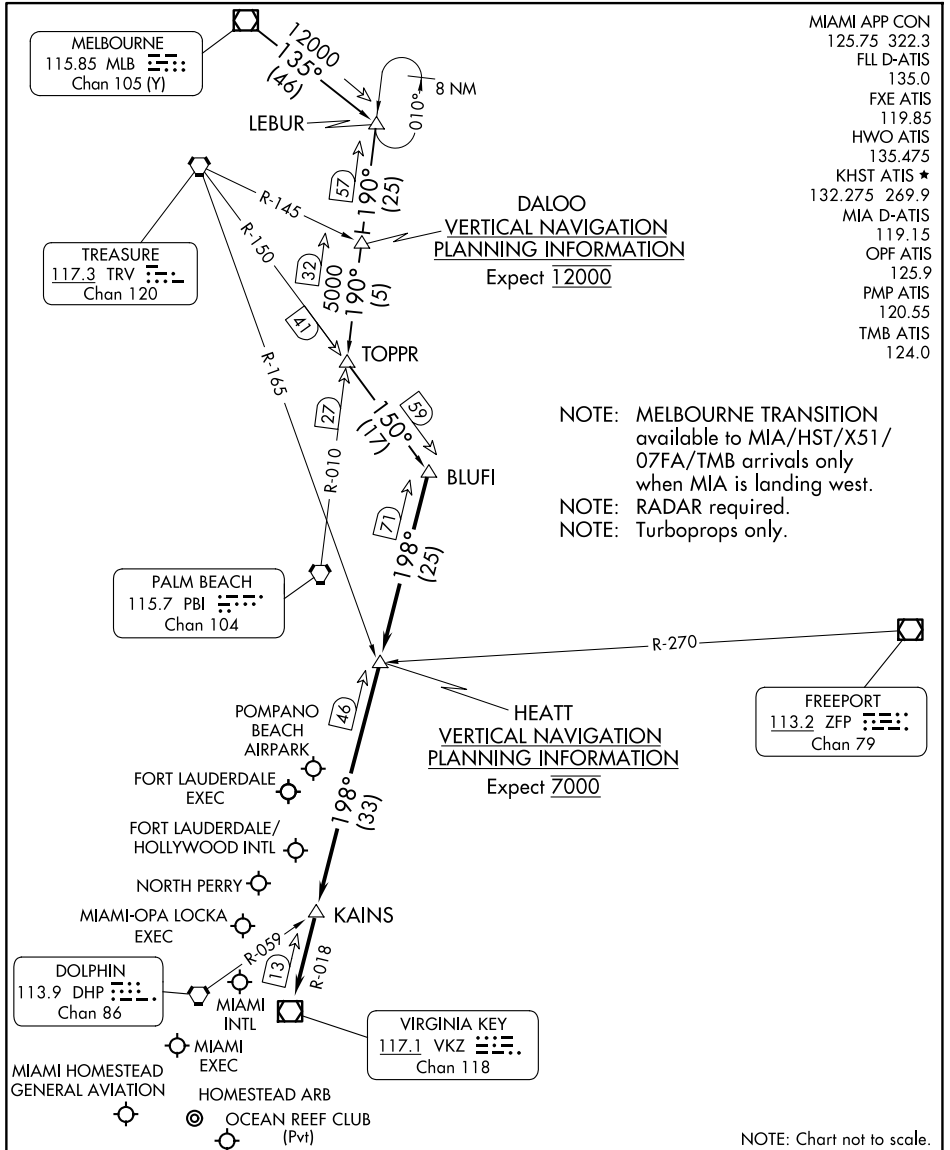

BLUF1 FOUR ARRIVAL

FORT LAUDERDALE, FLORIDA

SE-3, 20 MAR 2025 to 17 APR 2025

SE-3, 20 MAR 2025 to 17 APR 2025

ARRIVAL ROUTE DESCRIPTION

MELBOURNE TRANSITION (MLB.BLUF14): From over MLB VOR/DME on MLB R-135 to LEBUR, then on PBI R-010 to TOPPR, then on TRV R-150 to BLUFI INT. Thence . . .
 . . . from over BLUFI INT/VKZ 71 DME on VKZ R-018 to HEATT INT/VKZ 46 DME, then on VKZ R-018 to KAINS INT, then on VKZ R-018 to VKZ VOR/DME. Expect RADAR vectors to final approach course after KAINS INT.

BLUF1 FOUR ARRIVAL

FORT LAUDERDALE, FLORIDA