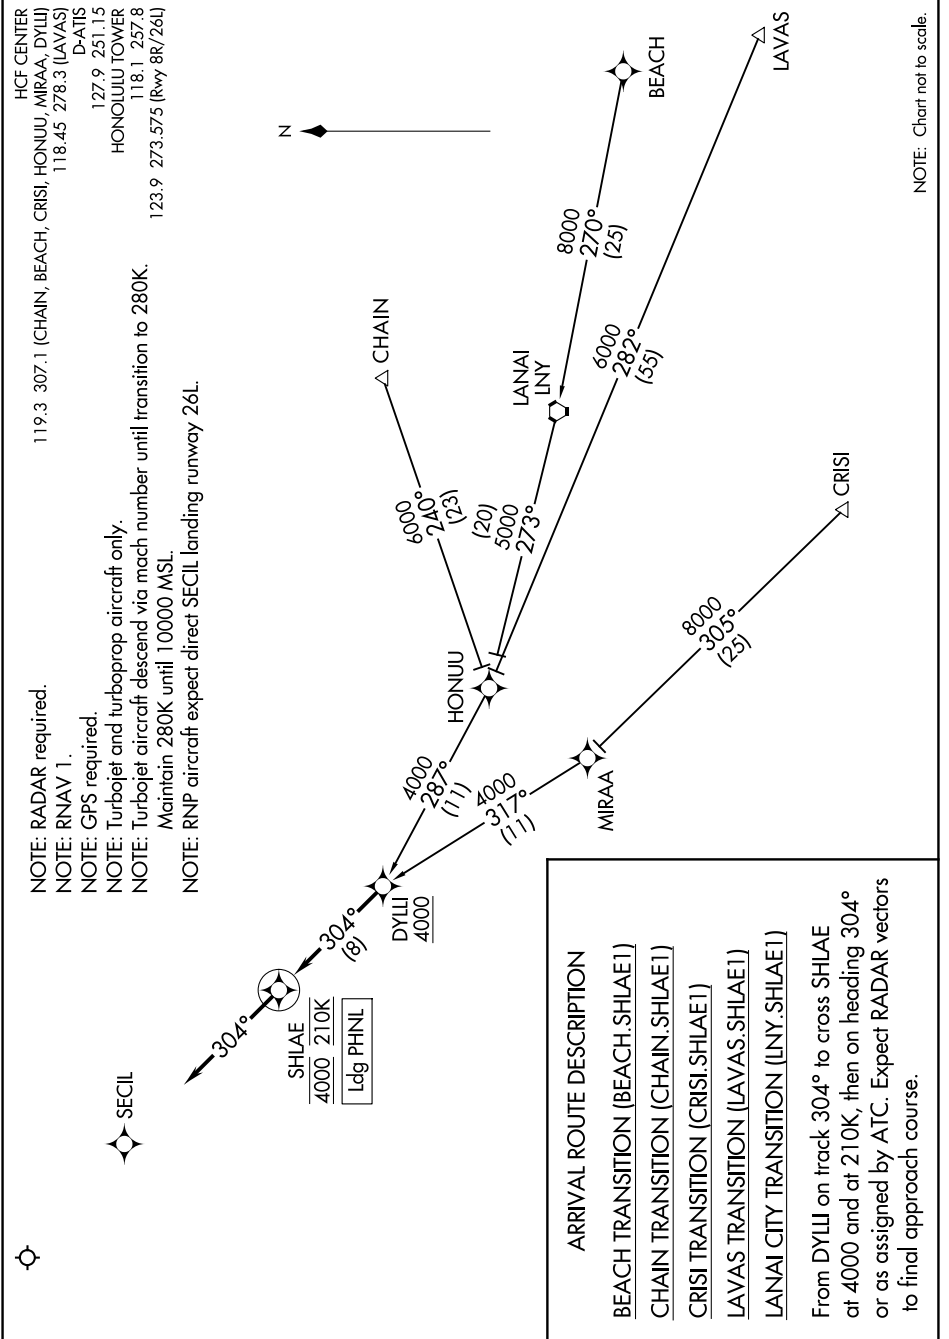

(DYLLI.SHLAE1) 21112

SHLAE ONE ARRIVAL (RNAV)

AL-754 (FAA)

DANIEL K INOUYE INTL (HNL) (PHNL)
HONOLULU, HAWAII

PAC, 20 FEB 2025 to 17 APR 2025

SHLAE ONE ARRIVAL (RNAV)

(DYLLI.SHLAE1) 30JAN20

HONOLULU, HAWAII

DANIEL K INOUYE INTL (HNL) (PHNL)

PAC, 20 FEB 2025 to 17 APR 2025