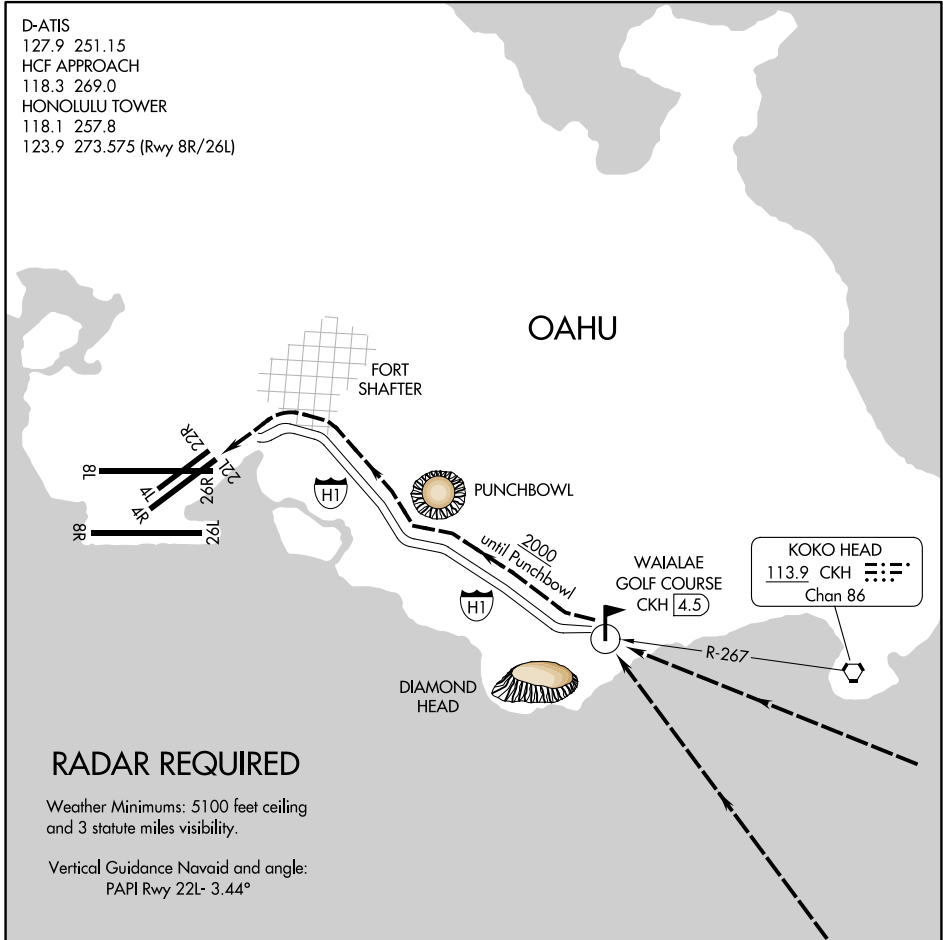

WAIALAE GOLF COURSE VISUAL RWY 22L

HONOLULU, HAWAII

D-ATIS
 127.9 251.15
 HCF APPROACH
 118.3 269.0
 HONOLULU TOWER
 118.1 257.8
 123.9 273.575 (Rwy 8R/26L)

PAC, 20 FEB 2025 to 17 APR 2025

PAC, 20 FEB 2025 to 17 APR 2025

WAIALAE GOLF COURSE VISUAL APPROACH RWY 22L

PROCEDURE NOT AUTHORIZED AT NIGHT
 RESTRICTED TO CAT I AND CAT II AIRCRAFT ONLY
 Pilots may expect landing Runway 22R.

WAIALAE GOLF COURSE VISUAL RWY 22L

HONOLULU, HAWAII