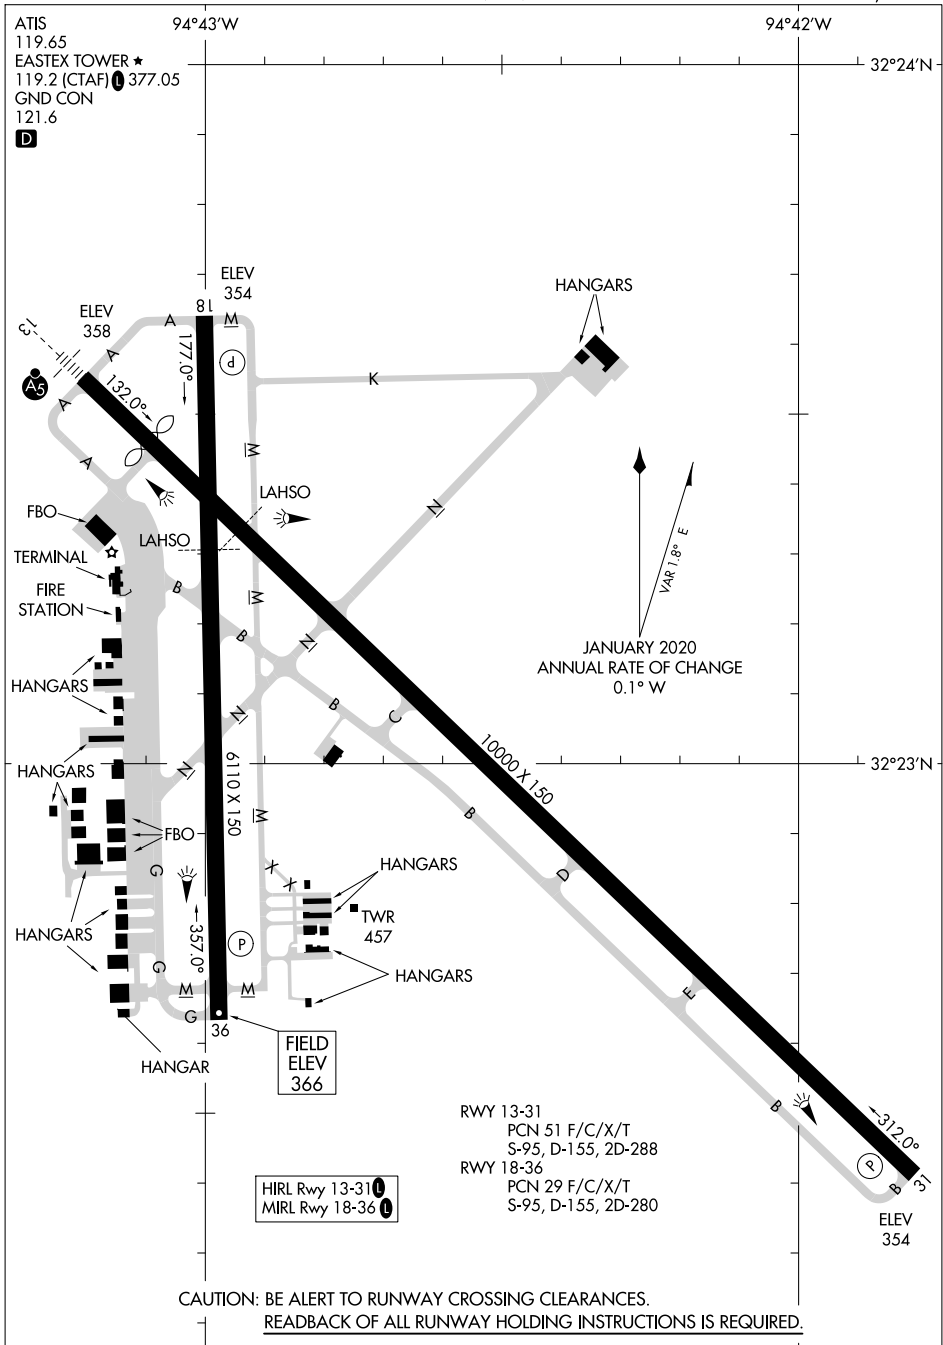

24193

AIRPORT DIAGRAM

AL-807 (FAA)

EAST TEXAS RGNL (GGG)
LONGVIEW, TEXAS

SC-2, 20 MAR 2025 to 17 APR 2025

SC-2, 20 MAR 2025 to 17 APR 2025

AIRPORT DIAGRAM

24193

LONGVIEW, TEXAS
EAST TEXAS RGNL (GGG)