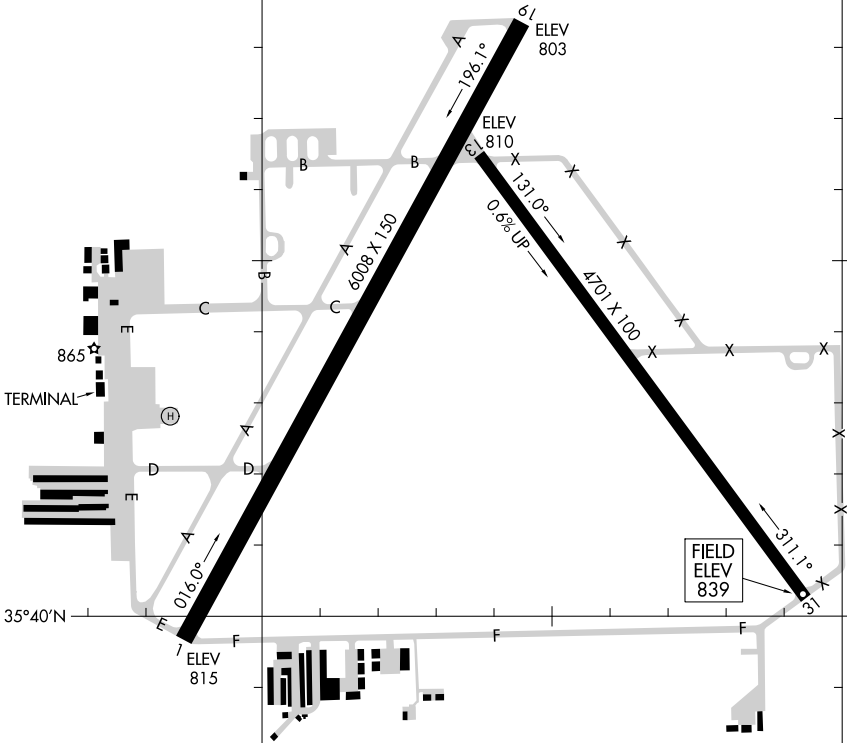

20086

AIRPORT DIAGRAM

AL-858 (FAA)

PASO ROBLES MUNI (P.R.B)
PASO ROBLES, CALIFORNIA

ASOS
120.125
CTAF/UNICOM
123.0

35°41'N

SW-3, 20 MAR 2025 to 17 APR 2025

35°40'N

SW-3, 20 MAR 2025 to 17 APR 2025

RWY 01-19
S-60, D-106, 2S-134, 2D-150
RWY 13-31
S-30, D-50, 2D-90

120°38'W

120°37'W

AIRPORT DIAGRAM

20086

PASO ROBLES, CALIFORNIA
PASO ROBLES MUNI (P.R.B)