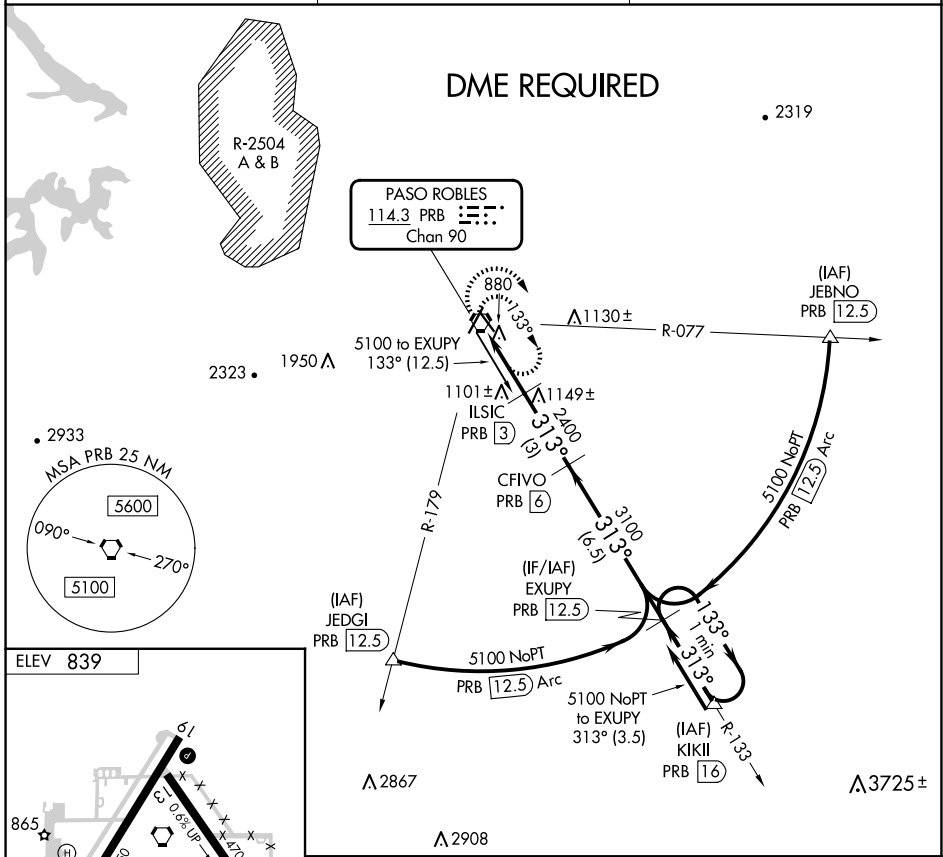

VORTAC PRB 114.3 Chan 90	APP CRS 313°	Rwy Idg TDZE Apt Elev	N/A N/A 839
--	------------------------	-----------------------------	--

VOR-B

PASO ROBLES MUNI (PRB)

▽ ▲ DME required.	MISSED APPROACH: Climbing right turn to 4700 in PRB VORTAC holding pattern, continue climb-in hold to 4700.
------------------------------------	---

ASOS 120.125	OAKLAND CENTER 128.7 307.0	UNICOM 123.0 (CTAF) 0
------------------------	--------------------------------------	---------------------------------

CATEGORY	A	B	C	D
C CIRCLING	1560-1	721 (800-1)	1560-2 721 (800-2)	1720-3 881 (900-3)

VOR-B

SW-3, 20 MAR 2025 to 17 APR 2025

SW-3, 20 MAR 2025 to 17 APR 2025