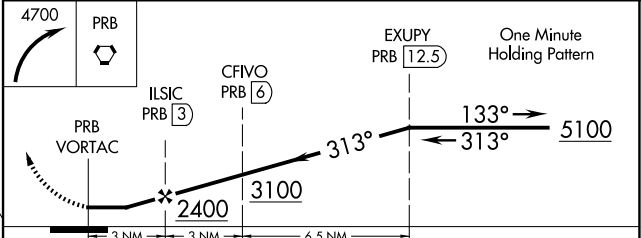

VORTAC PRB 114.3 Chan 90	APP CRS 313°	Rwy Idg TDZE Apt Elev	N/A N/A 839
--	------------------------	-----------------------------	--

VOR-B

PASO ROBLES MUNI (PRB)

▽ ▲ DME required.	MISSED APPROACH: Climbing right turn to 4700 in PRB VORTAC holding pattern, continue climb-in hold to 4700.
------------------------------------	---

ASOS 120.125	OAKLAND CENTER 128.7 307.0	UNICOM 123.0 (CTAF) 0
------------------------	--------------------------------------	---------------------------------

CATEGORY	A	B	C	D
C CIRCLING	1560-1	721 (800-1)	1560-2 721 (800-2)	1720-3 881 (900-3)