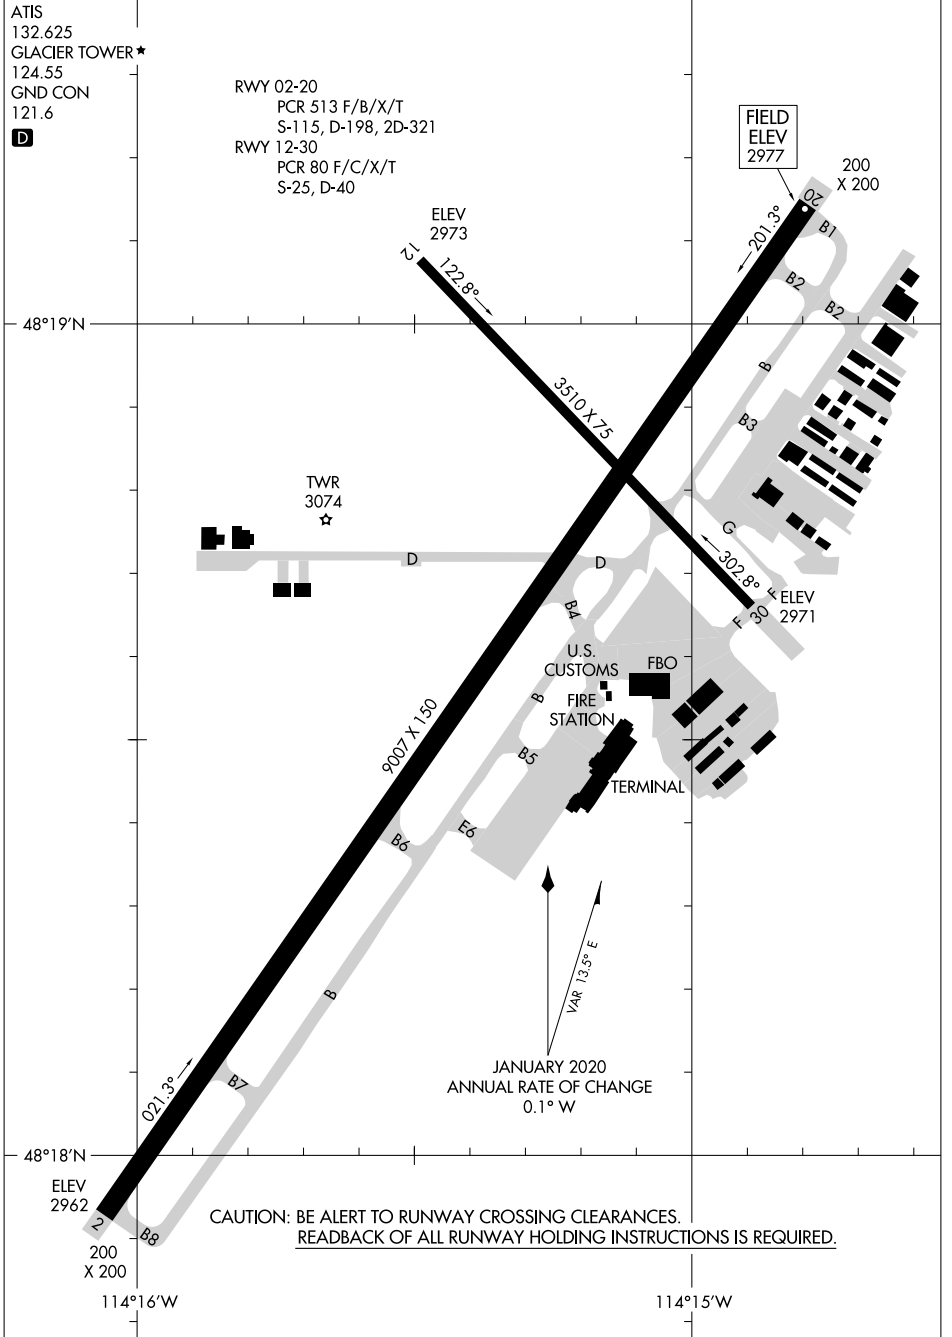

25051

# AIRPORT DIAGRAM

AL-887 (FAA)

GLACIER PARK INTL (GPI)  
KALISPELL, MONTANA

NW-1, 20 MAR 2025 to 17 APR 2025

NW-1, 20 MAR 2025 to 17 APR 2025

# AIRPORT DIAGRAM

25051

KALISPELL, MONTANA  
GLACIER PARK INTL (GPI)