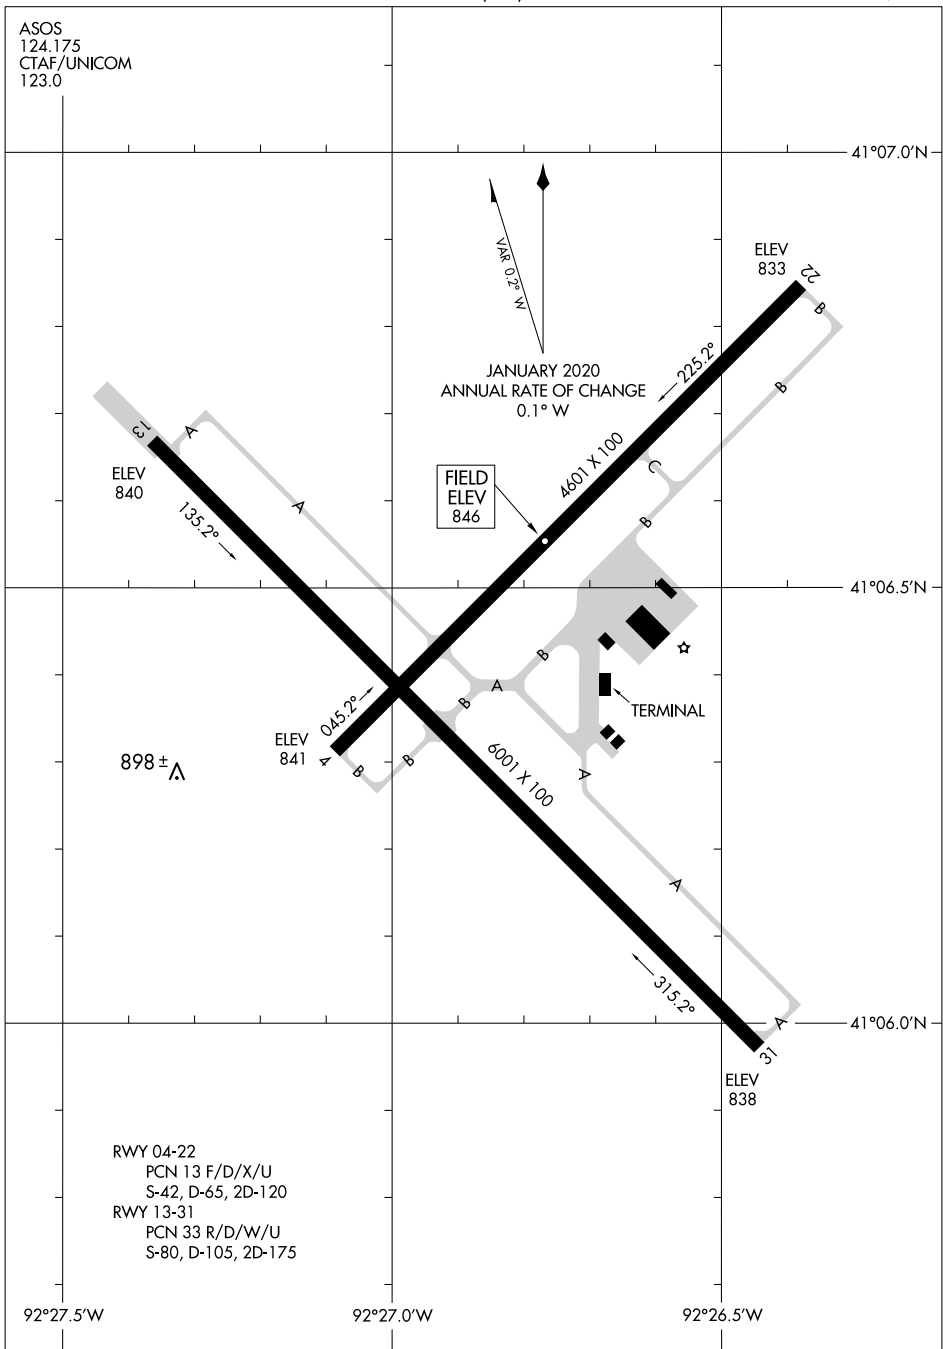

25051

AIRPORT DIAGRAM

AL-915 (FAA)

OTTUMWA RGNL (OTM)
OTTUMWA, IOWA

ASOS
124.175
CTAF/UNICOM
123.0

NC-3, 20 MAR 2025 to 17 APR 2025

NC-3, 20 MAR 2025 to 17 APR 2025

RWY 04-22
PCN 13 F/D/X/U
S-42, D-65, 2D-120
RWY 13-31
PCN 33 R/D/W/U
S-80, D-105, 2D-175

AIRPORT DIAGRAM

25051

OTTUMWA, IOWA
OTTUMWA RGNL (OTM)