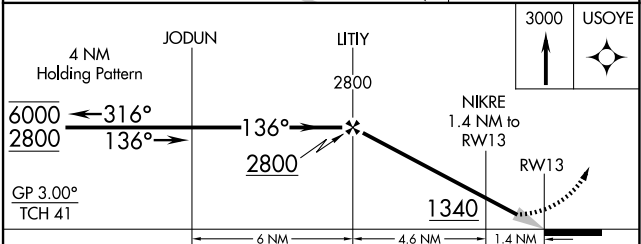

WAAS CH 86300 W13A	APP CRS 136°	Rwy Idg TDZE Apt Elev	6001 842 846
--	------------------------	-----------------------------	---

RNAV (GPS) RWY 13

OTTUMWA RGNL (OTM)

RNP APCH - GPS.	MISSED APPROACH: Climb to 3000 direct USOYE and hold.
<p>For uncompensated Baro-VNAV systems, LNAV/VNAV NA below -22°C or above 54°C.</p>	

ASOS 124.175	CHICAGO CENTER 118.15 335.575	UNICOM 123.0 (CTAF)
------------------------	---	-------------------------------

NC-3, 20 MAR 2025 to 17 APR 2025

NC-3, 20 MAR 2025 to 17 APR 2025

ELEV 846	TDZE 842
----------	----------