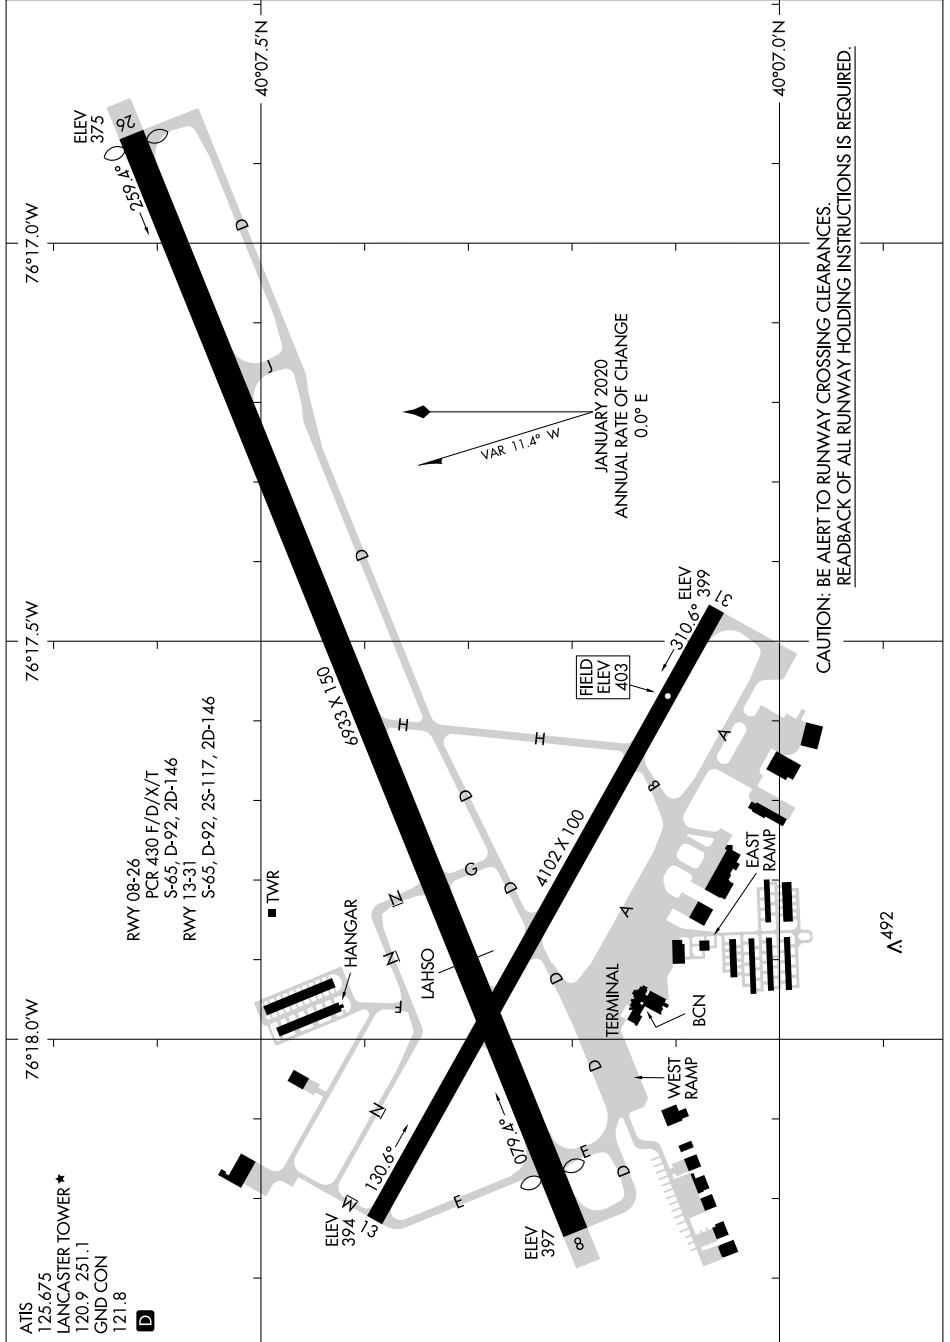

AIRPORT DIAGRAM

AL-927 (FAA)

LANCASTER (LNS)
LANCASTER, PENNSYLVANIA

NE-4, 20 MAR 2025 to 17 APR 2025

NE-4, 20 MAR 2025 to 17 APR 2025

AIRPORT DIAGRAM

LANCASTER, PENNSYLVANIA
LANCASTER (LNS)