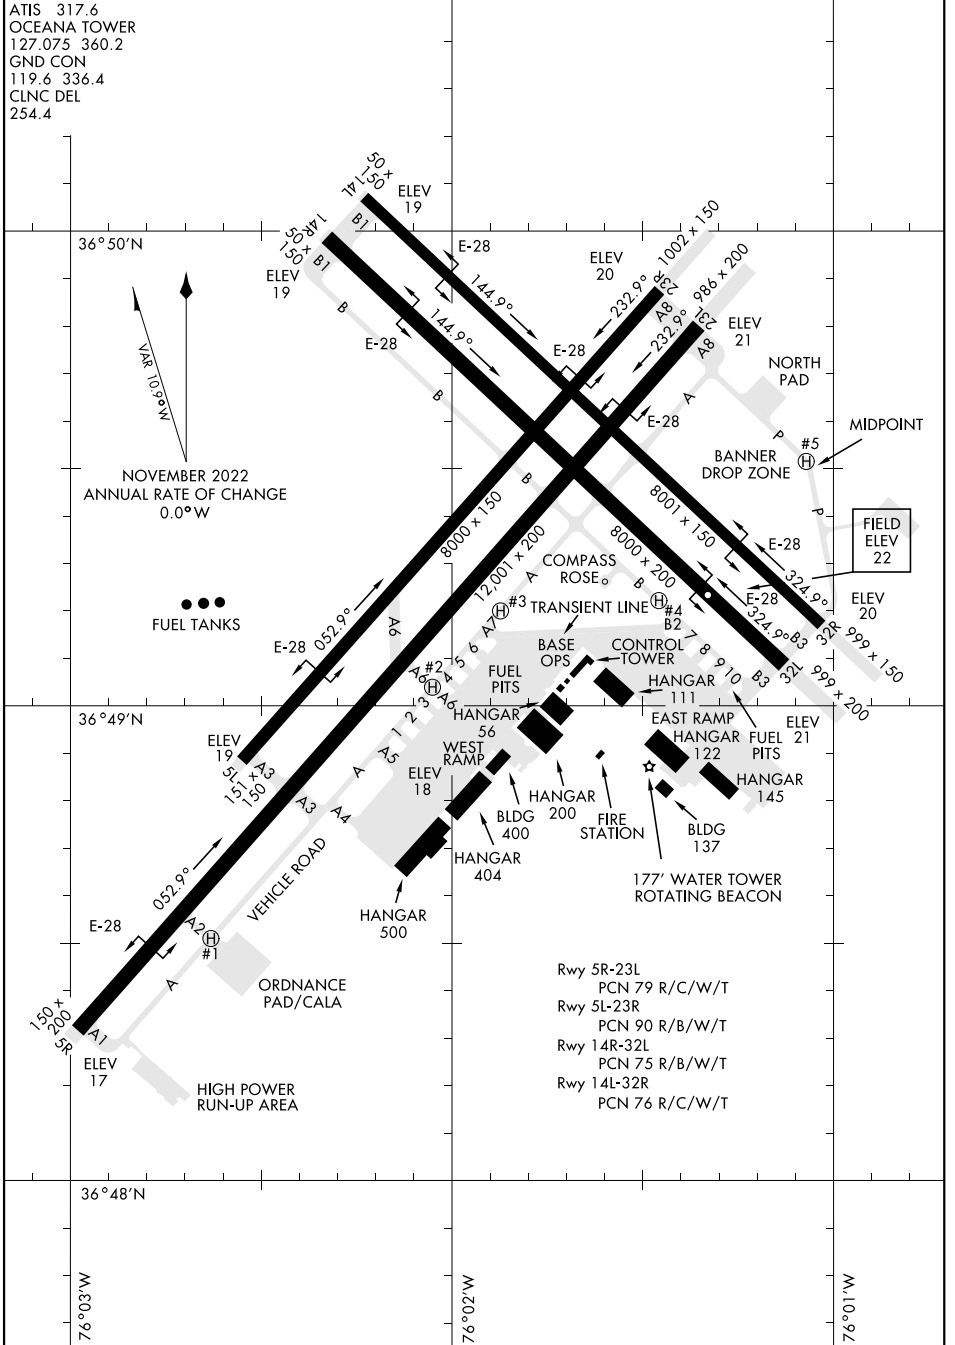

AIRPORT DIAGRAM

[USN]

ATIS 317.6
 OCEANA TOWER
 127.075 360.2
 GND CON
 119.6 336.4
 CLNC DEL
 254.4

NE-3, 20 MAR 2025 to 17 APR 2025

NE-3, 20 MAR 2025 to 17 APR 2025

AIRPORT DIAGRAM