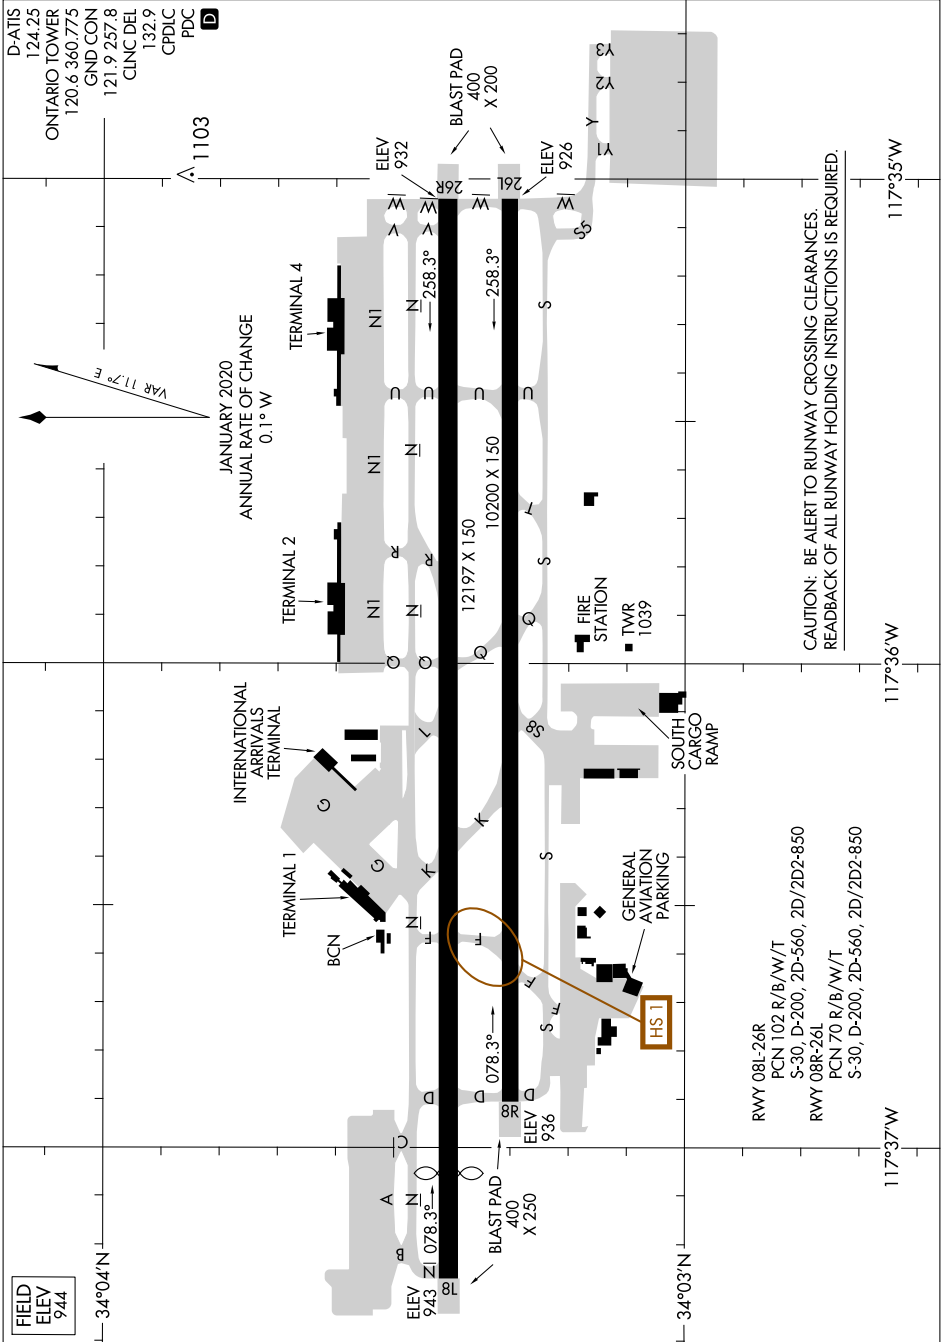

AIRPORT DIAGRAM

AL-965 (FAA)

ONTARIO INTL (ONT)
ONTARIO, CALIFORNIA

SW-3, 20 MAR 2025 to 17 APR 2025

CAUTION: BE ALERT TO RUNWAY CROSSING CLEARANCES.
REARBACK OF ALL RUNWAY HOLDING INSTRUCTIONS IS REQUIRED.

RWY 08L-26R
PCN 102 R/B/W/T
S-30, D-200, 2D-560, 2D/2D2-850

RWY 08R-26L
PCN 70 R/B/W/T
S-30, D-200, 2D-560, 2D/2D2-850

SW-3, 20 MAR 2025 to 17 APR 2025

AIRPORT DIAGRAM

ONTARIO, CALIFORNIA
ONTARIO INTL (ONT)