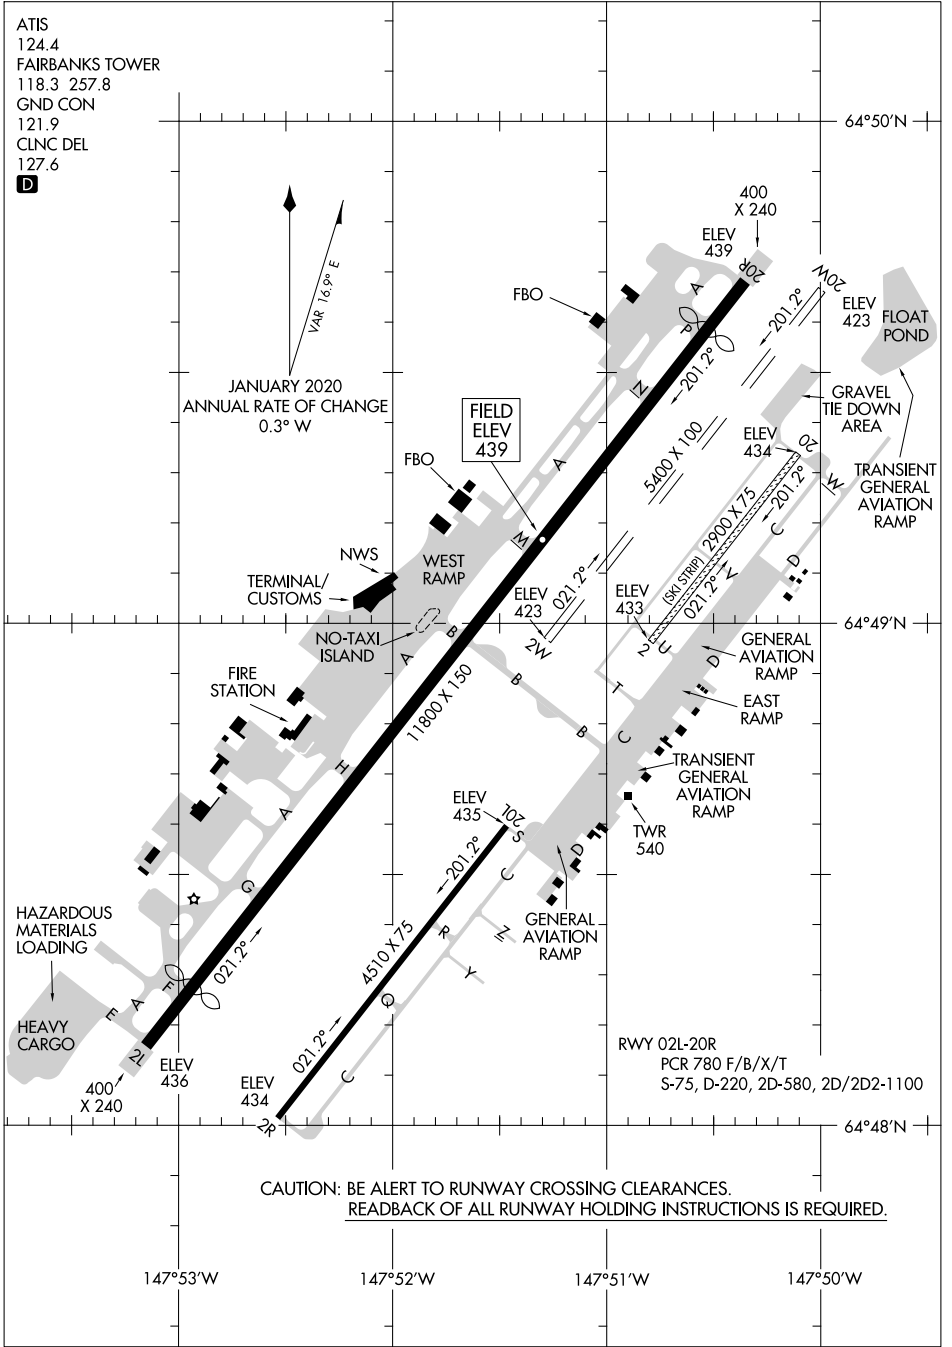

# AIRPORT DIAGRAM

AL-1234 (FAA)

## FAIRBANKS INTL (FAI) (PAFA)

FAIRBANKS, ALASKA

ATIS  
 124.4  
 FAIRBANKS TOWER  
 118.3 257.8  
 GND CON  
 121.9  
 CLNC DEL  
 127.6

**D**

AK, 20 FEB 2025 to 17 APR 2025

AK, 20 FEB 2025 to 17 APR 2025

CAUTION: BE ALERT TO RUNWAY CROSSING CLEARANCES.  
 READBCK OF ALL RUNWAY HOLDING INSTRUCTIONS IS REQUIRED.

147°53'W      147°52'W      147°51'W      147°50'W

# AIRPORT DIAGRAM

FAIRBANKS, ALASKA