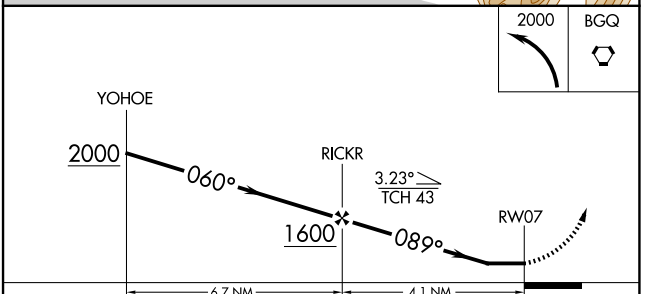

# RNAV (GPS)-A

MERRILL FLD (MRI) (PAMR)

RNP APCH - GPS.			MISSED APPROACH: Climbing left turn to 2000 direct BGG VORTAC and hold.	
ATIS <b>124.25</b>	ANCHORAGE APP CON <b>119.1 363.2</b>	MERRILL TOWER * <b>126.0 (CTAF) 0</b>	GND CON <b>121.7</b>	UNICOM <b>122.95</b>