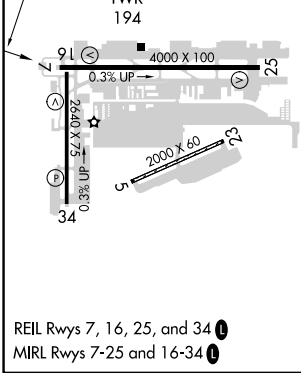

APP CRS <b>089°</b>	Rwy Idg TDZE Apt Elev	<b>N/A</b> <b>N/A</b> <b>143</b>
------------------------	-----------------------------	--

# RNAV (GPS)-A

MERRILL FLD (MRI) (PAMR)

RNP APCH - GPS.			MISSED APPROACH: Climbing left turn to 2000 direct BGG VORTAC and hold.	
ATIS <b>124.25</b>	ANCHORAGE APP CON <b>119.1 363.2</b>	MERRILL TOWER * <b>126.0 (CTAF) 0</b>	GND CON <b>121.7</b>	UNICOM <b>122.95</b>

CATEGORY	A	B	C	D
CIRCLING	740-1 597 (600-1)	800-1 657 (700-1)	920-2¼ 777 (800-2¼)	NA

AK, 20 FEB 2025 to 17 APR 2025

AK, 20 FEB 2025 to 17 APR 2025