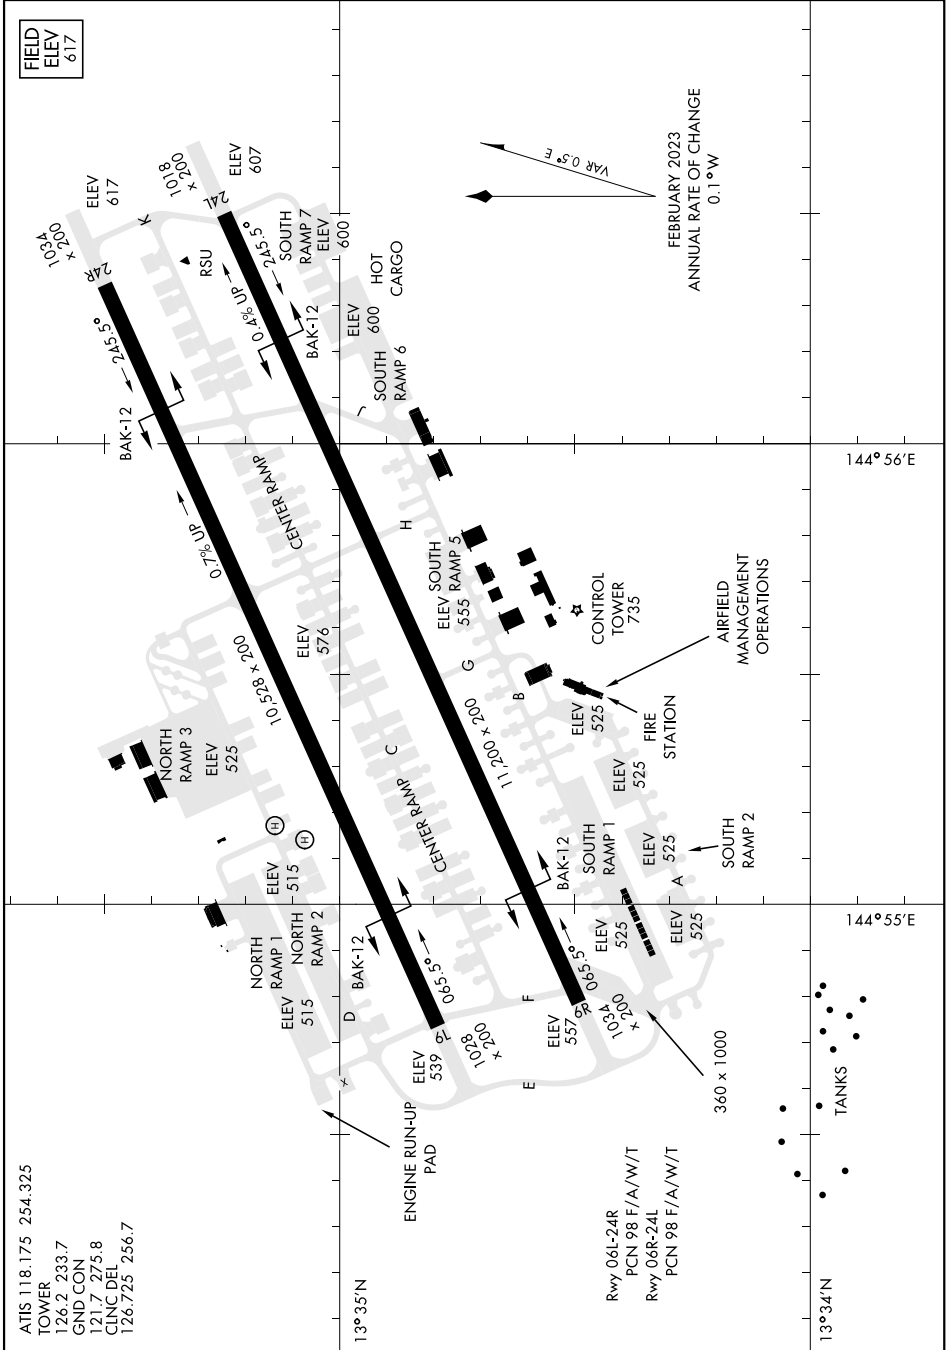

AIRPORT DIAGRAM

[USAF]

ANDERSEN AFB (PGUA)

YIGO, GUAM I, GUAM

FIELD
ELEV
617

PAC, 20 FEB 2025 to 17 APR 2025

144° 56' E

144° 55' E

PAC, 20 FEB 2025 to 17 APR 2025

AIRPORT DIAGRAM

YIGO, GUAM I, GUAM
ANDERSEN AFB (PGUA)