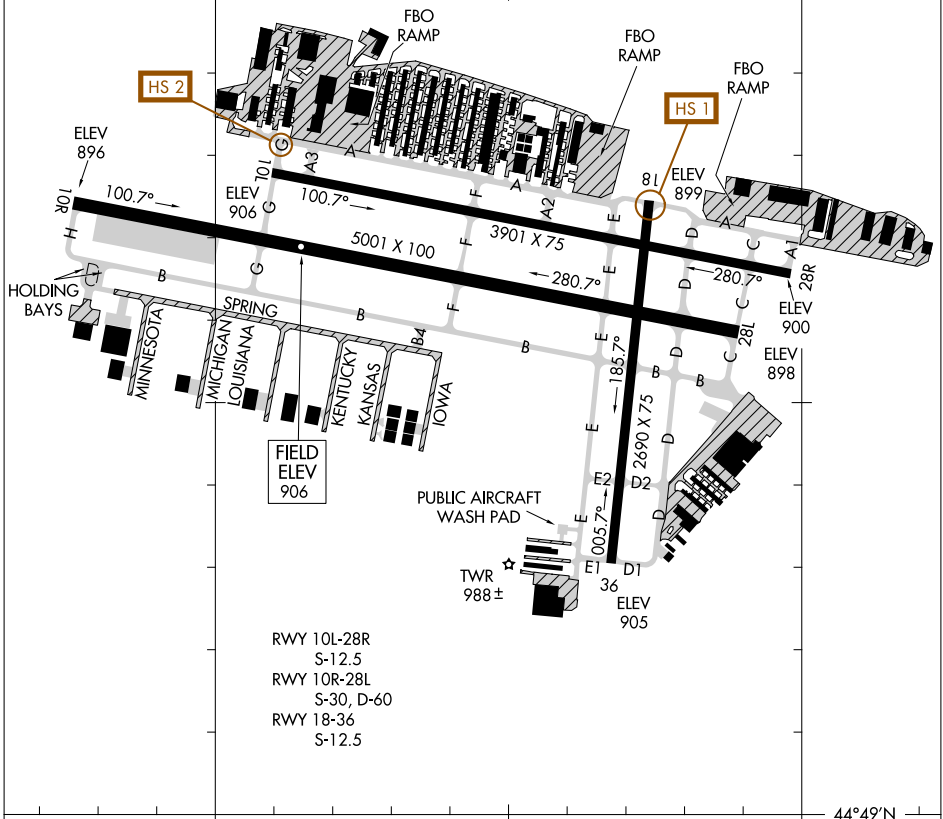

24081

AIRPORT DIAGRAM

AL-5094 (FAA)

FLYING CLOUD (FCM)
MINNEAPOLIS, MINNESOTA

ATIS
124.9
FLYING CLOUD TOWER ★
119.15
GND CON
121.7
CLNC DEL
121.7 (When Tower Closed)

44°50'N

NC-1, 20 MAR 2025 to 17 APR 2025

NC-1, 20 MAR 2025 to 17 APR 2025

44°49'N

CAUTION: BE ALERT TO RUNWAY CROSSING CLEARANCES.
READBACK OF ALL RUNWAY HOLDING INSTRUCTIONS IS REQUIRED.

93°28'W

93°27'W

AIRPORT DIAGRAM

24081

MINNEAPOLIS, MINNESOTA
FLYING CLOUD (FCM)