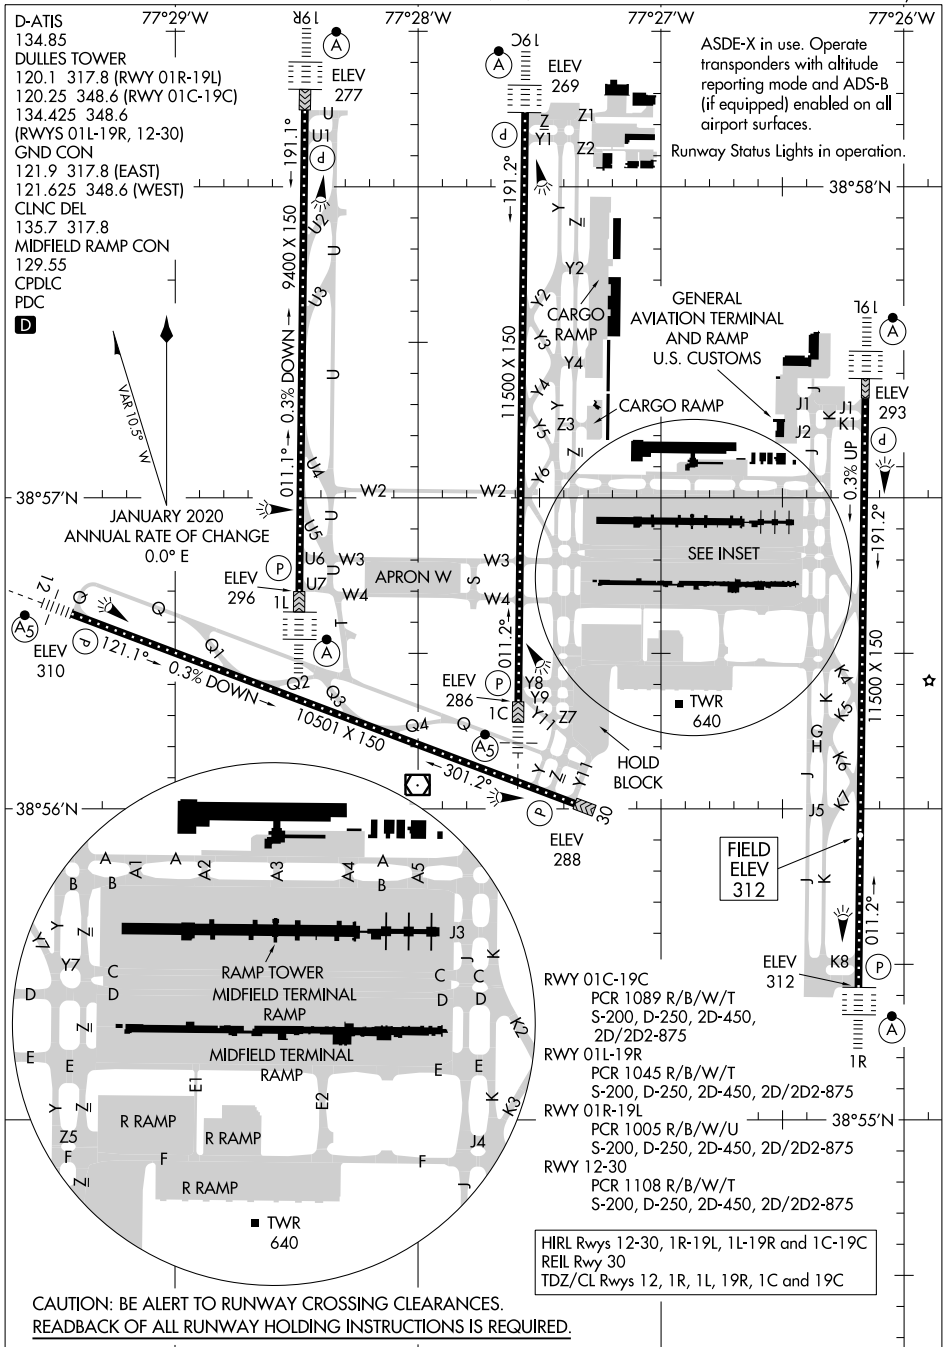

# AIRPORT DIAGRAM

AL-5100 (FAA)

WASHINGTON DULLES INTL (IAD)  
WASHINGTON, DC

NE-3, 20 MAR 2025 to 17 APR 2025

NE-3, 20 MAR 2025 to 17 APR 2025

# AIRPORT DIAGRAM

WASHINGTON, DC  
WASHINGTON DULLES INTL (IAD)