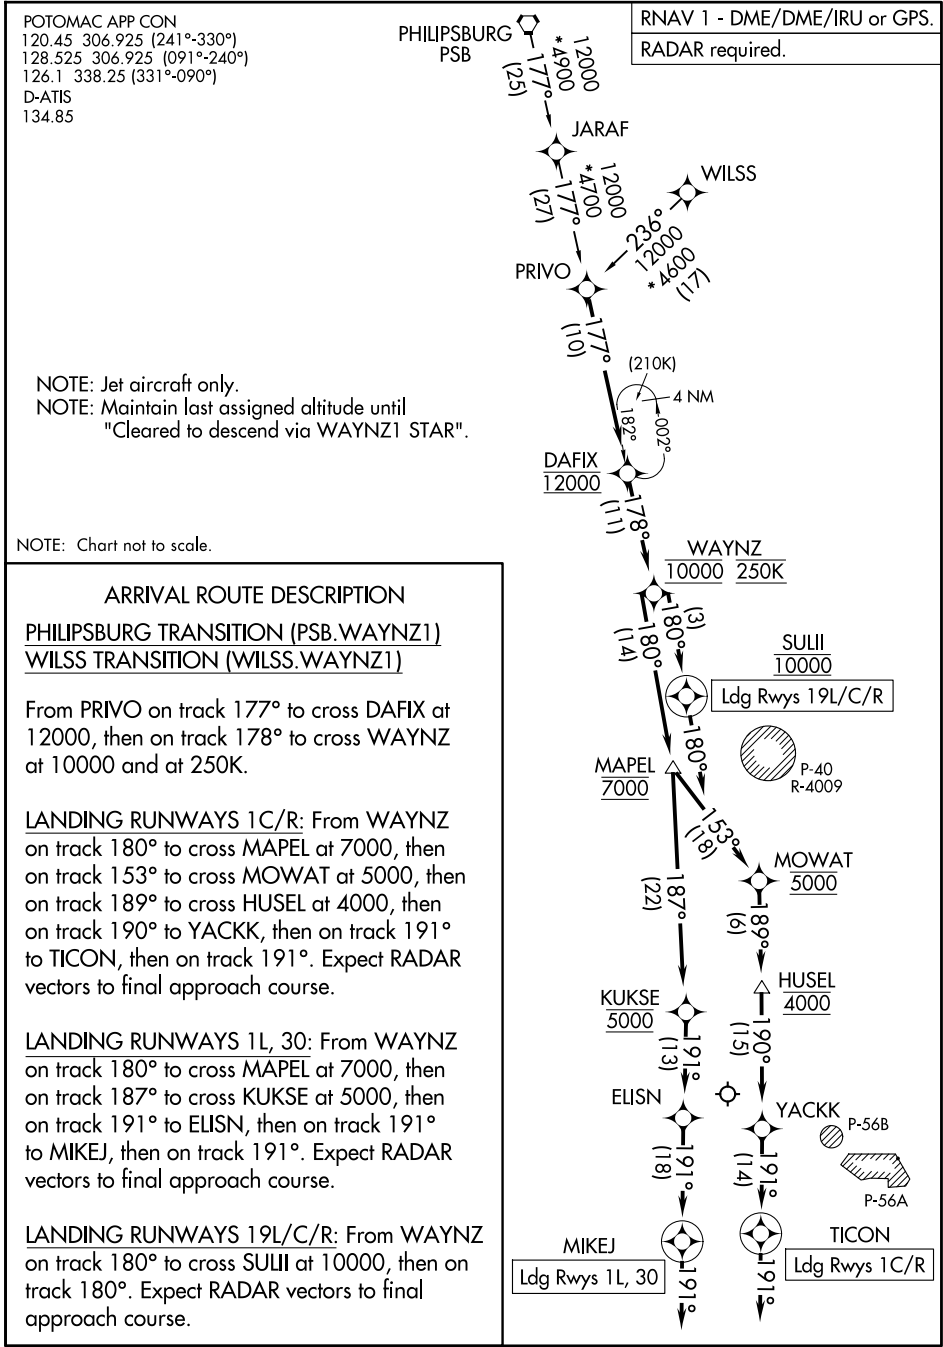

(PRIVO.WAYNZ1) 24081

AL-5100 (FAA)

WASHINGTON DULLES INTL (IAD)
WASHINGTON, DC

WAYNZ ONE ARRIVAL (RNAV)

NE-3, 20 MAR 2025 to 17 APR 2025

NE-3, 20 MAR 2025 to 17 APR 2025

WAYNZ ONE ARRIVAL (RNAV)

(PRIVO.WAYNZ1) 21MAR24

WASHINGTON, DC
WASHINGTON DULLES INTL (IAD)