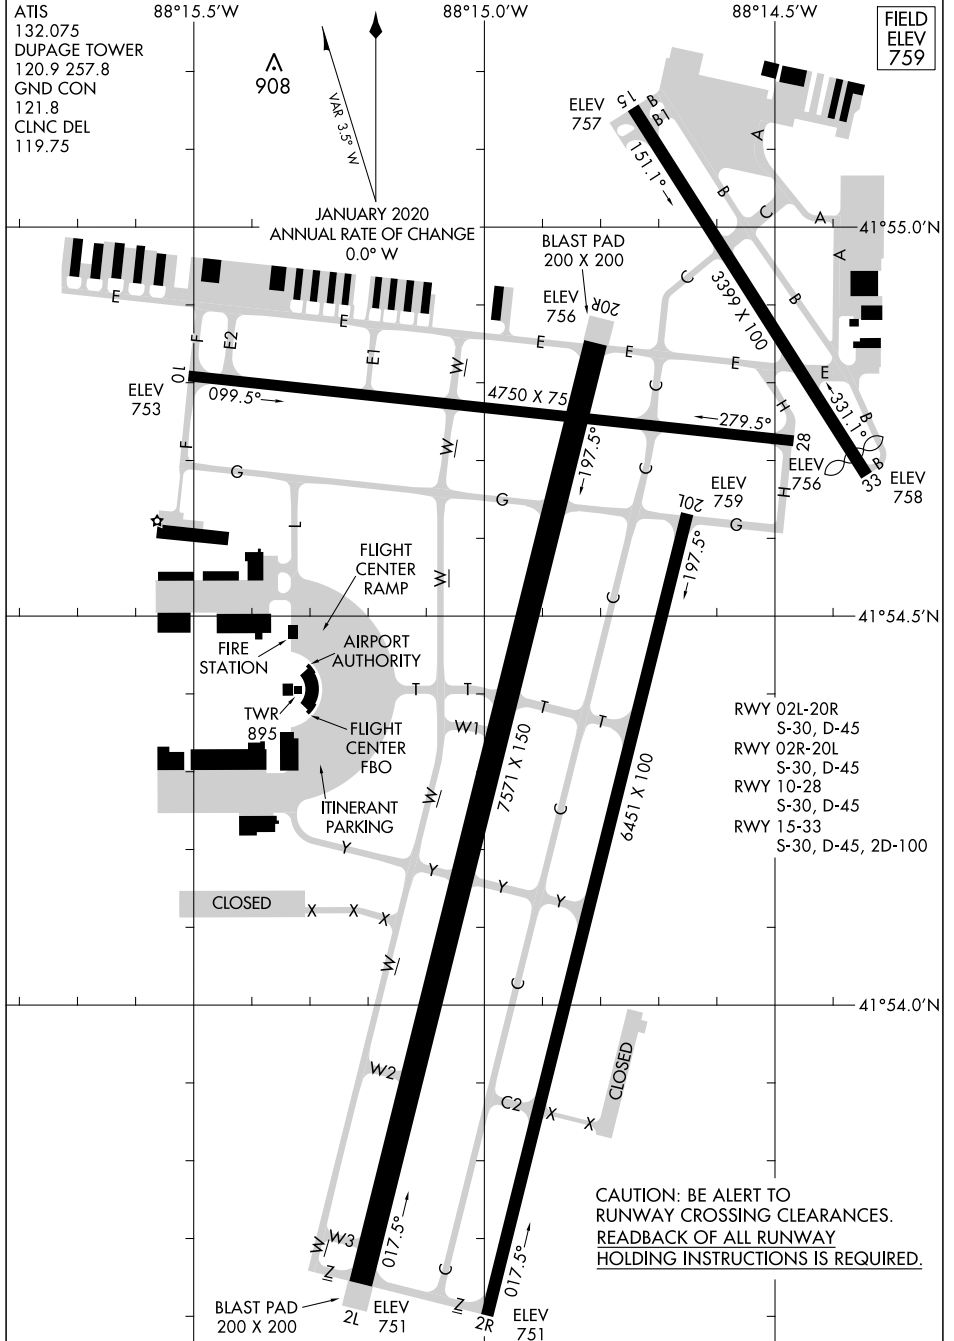

AIRPORT DIAGRAM

DUPAGE (DPA)

AL-5104 (FAA)

CHICAGO/WEST CHICAGO, ILLINOIS

EC-3, 20 MAR 2025 to 17 APR 2025

EC-3, 20 MAR 2025 to 17 APR 2025

AIRPORT DIAGRAM

CHICAGO/WEST CHICAGO, ILLINOIS