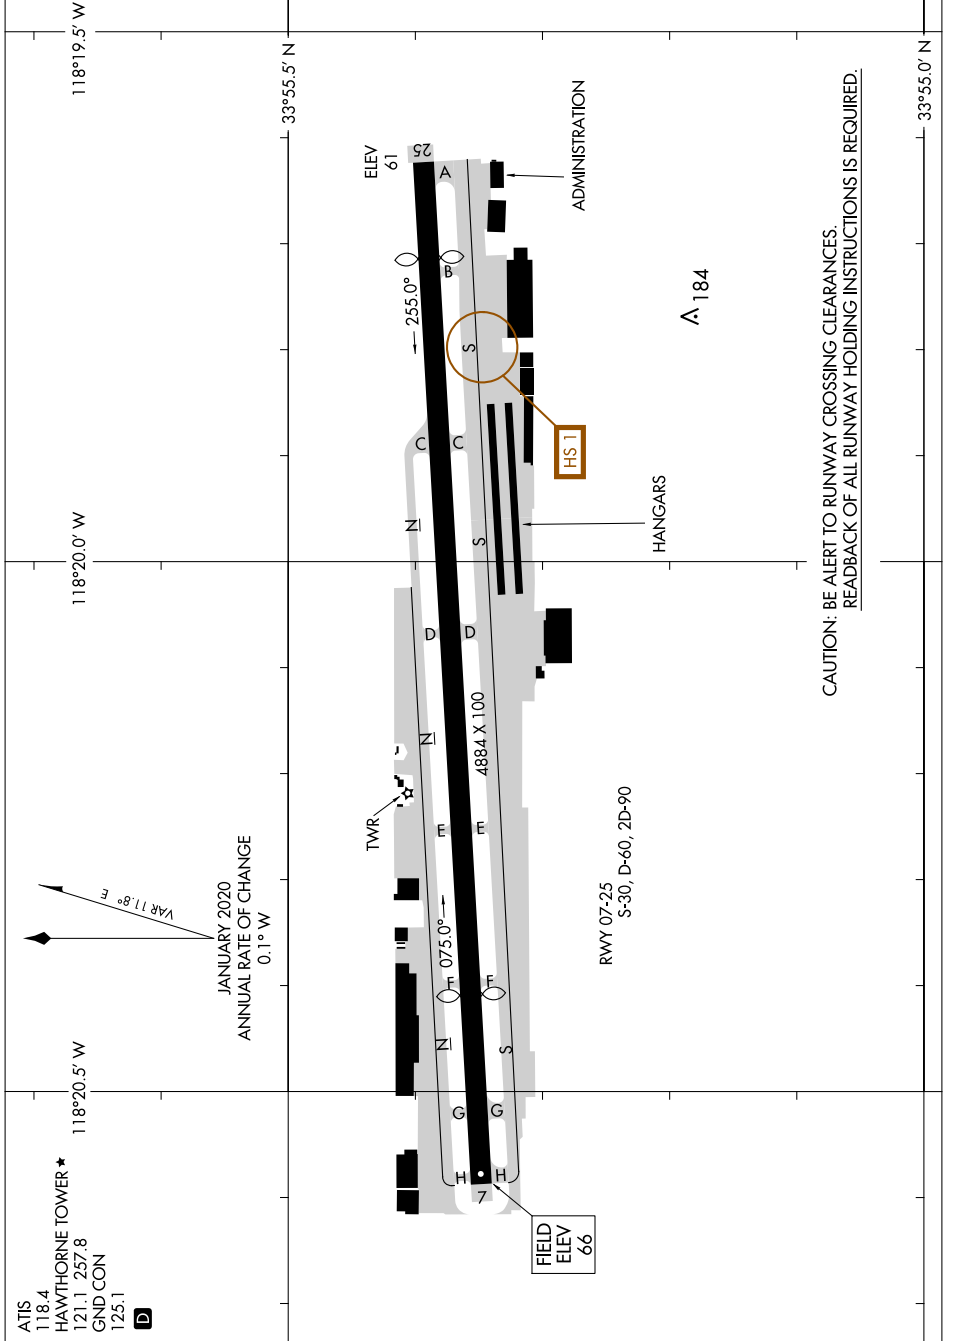

# AIRPORT DIAGRAM

JACK NORTHROP FLD/HAWTHORNE MUNI (HHR)  
AL-5120 (FAA)  
HAWTHORNE, CALIFORNIA

SW-3, 20 MAR 2025 to 17 APR 2025

SW-3, 20 MAR 2025 to 17 APR 2025

# AIRPORT DIAGRAM

HAWTHORNE, CALIFORNIA  
JACK NORTHROP FLD/HAWTHORNE MUNI (HHR)