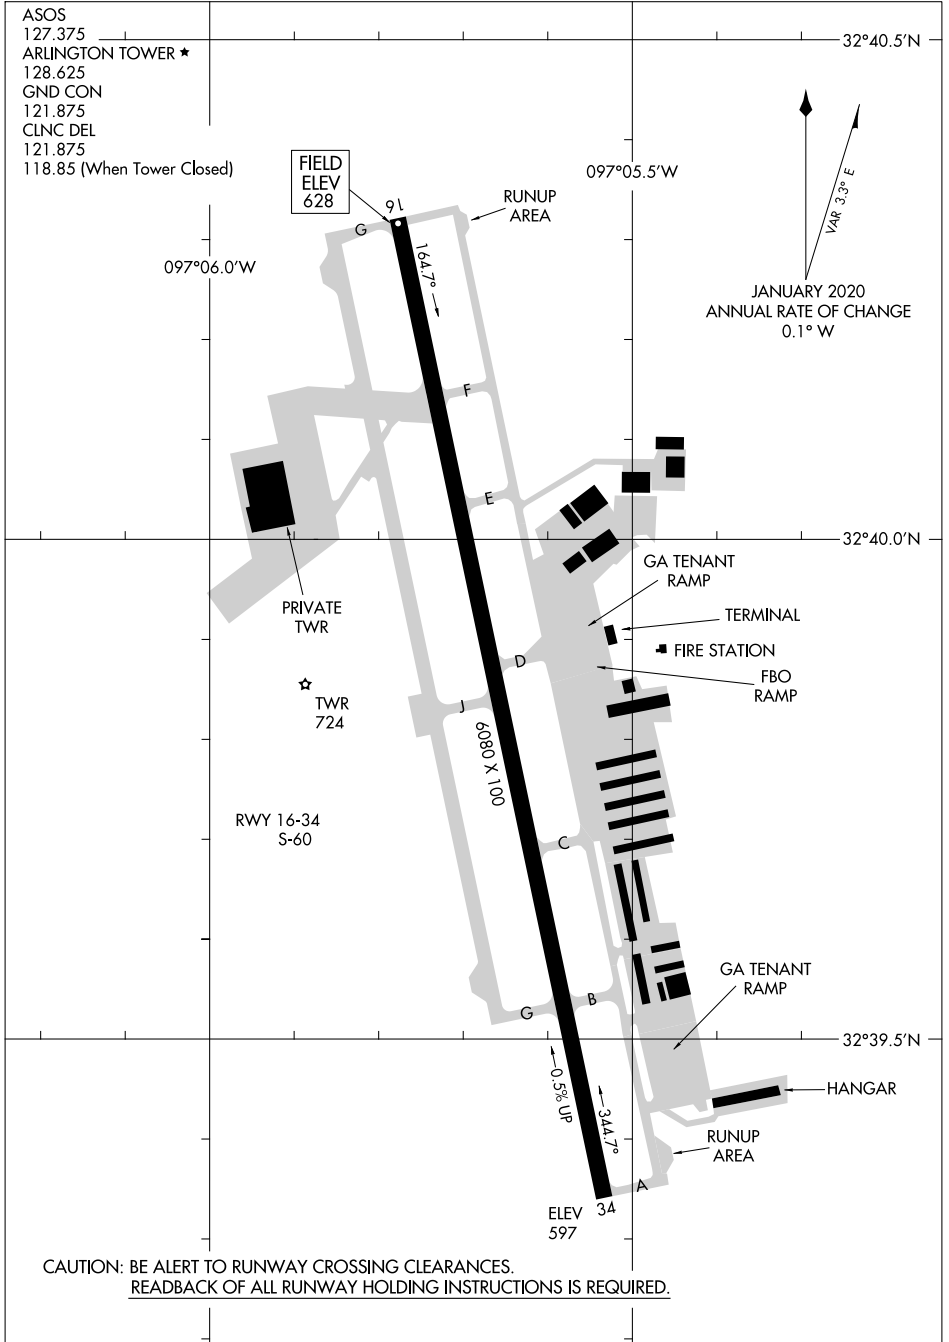

AIRPORT DIAGRAM

AL-5189 (FAA)

ARLINGTON MUNI (GKY)
ARLINGTON, TEXAS

SC-2, 20 MAR 2025 to 17 APR 2025

SC-2, 20 MAR 2025 to 17 APR 2025

AIRPORT DIAGRAM

ARLINGTON, TEXAS
ARLINGTON MUNI (GKY)