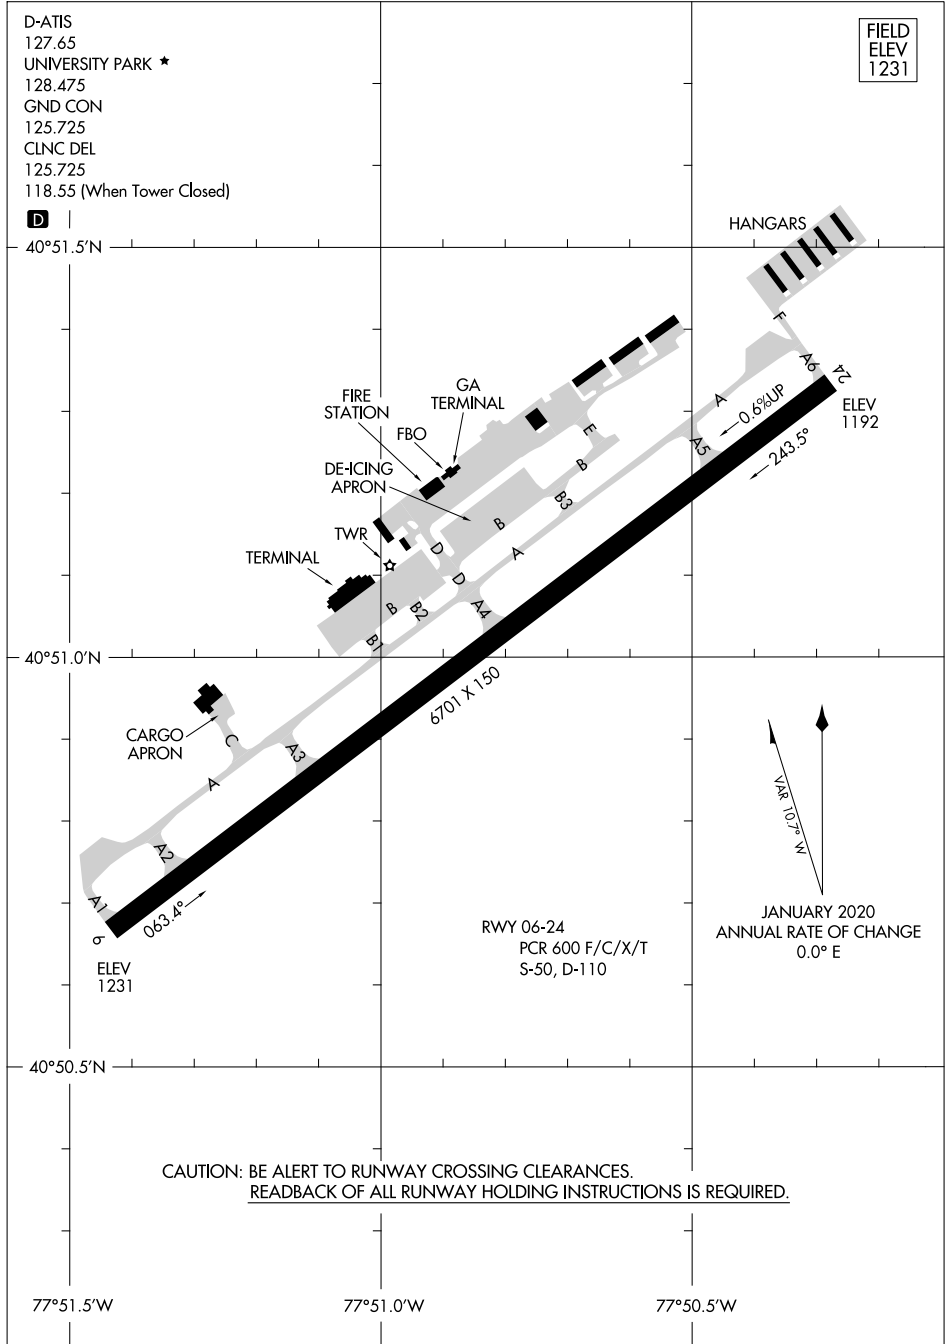

# AIRPORT DIAGRAM

AL-5240 (FAA)

STATE COLLEGE RGNL (UNV)  
STATE COLLEGE, PENNSYLVANIA

NE-4, 20 MAR 2025 to 17 APR 2025

NE-4, 20 MAR 2025 to 17 APR 2025

# AIRPORT DIAGRAM

STATE COLLEGE, PENNSYLVANIA  
STATE COLLEGE RGNL (UNV)