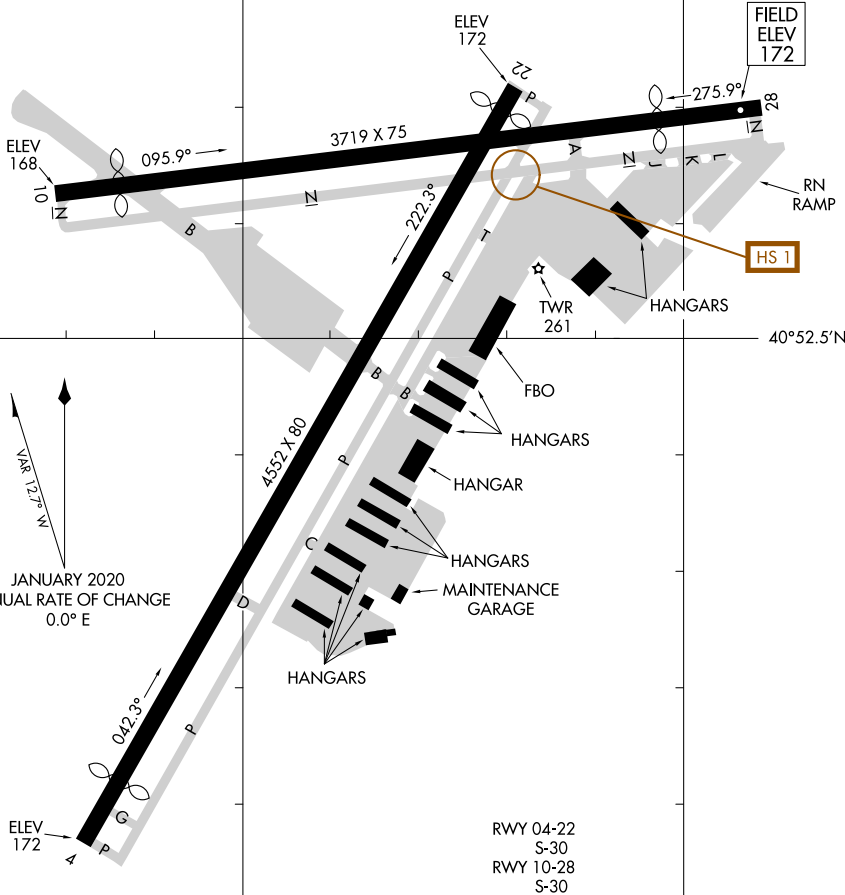

AIRPORT DIAGRAM

AL-5275 (FAA)

ESSEX COUNTY (CDW)
CALDWELL, NEW JERSEY

ATIS
 135.5
 CALDWELL TOWER ★
 119.8
 GND CON
 121.9
 CLNC DEL
 121.1
D

NE-2, 20 MAR 2025 to 17 APR 2025

NE-2, 20 MAR 2025 to 17 APR 2025

VAR 12.7° N
 JANUARY 2020
 ANNUAL RATE OF CHANGE
 0.0° E

CAUTION: BE ALERT TO RUNWAY CROSSING CLEARANCES.
 READBACK OF ALL RUNWAY HOLDING INSTRUCTIONS IS REQUIRED.

74°17.0'W

74°16.5'W

AIRPORT DIAGRAM

CALDWELL, NEW JERSEY
ESSEX COUNTY (CDW)